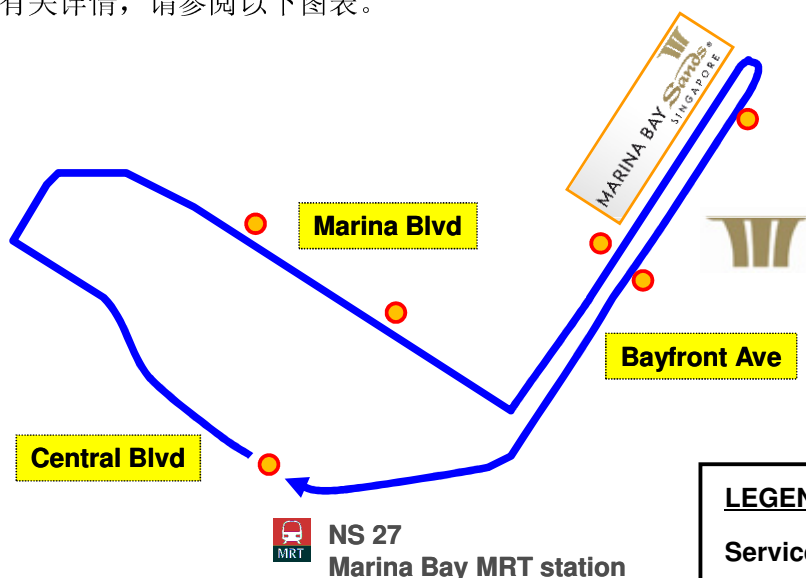

# 暂时短程服务路线

**Event** : 2010 Formula 1™ SingTel Singapore Grand Prix

**Direction** : Central Blvd to Bayfront Ave (Loop)

**Date** : 22 to 27 September 2010

**Operating Hours**

**First Bus** : 6.30am

**Last Bus** : 11.30pm

**Approximate Frequency: 15 – 20 minutes**

Please refer to the map below for more details.  
有关详情, 请参阅以下图表。

| Bus Stop Code | Road Name    | Bus Stop Description     |
|---------------|--------------|--------------------------|
| 03539         | Central Blvd | Aft Marina Stn Rd        |
| 03381         | Marina Blvd  | The Sail                 |
| 03391         | Marina Blvd  | Marina Bay Financial Ctr |
| 03511         | Bayfront Ave | Marina Bay Sands         |
| 03509         | Bayfront Ave | Marina Bay Sands Hotel   |
| 03519         | Bayfront Ave | Opp Marina Bay Sands     |
| 03539         | Central Blvd | Aft Marina Stn Rd        |