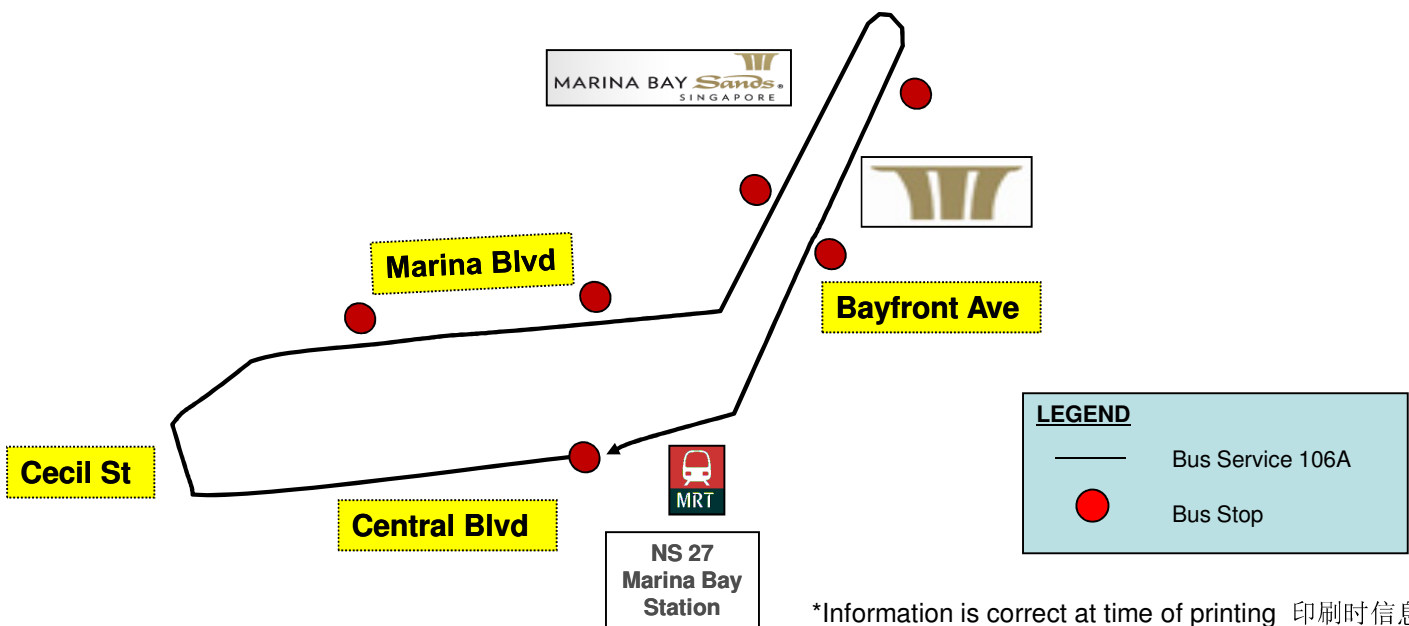

Temporary Short Trip Working

暂时短程服务路线

Event : 2011 Formula 1™ Singtel Singapore Grand Prix
Direction : Central Blvd to Bayfront Ave (Loop)
Date : 21 to 26 September 2011

Operating Hours

First Bus : 6.30am

Last Bus : 11:30pm

Approximate Frequency of 15 – 20 minutes

| Bus Stop Code | Road Name | Bus Stop Description |
|---------------|--------------|---------------------------|
| 03539 | Central Blvd | Aft Marina Stn Rd |
| 03381 | Marina Blvd | The Sail |
| 03391 | Marina Blvd | Marina Bay Financial Ctr |
| 03511 | Bayfront Ave | Marina Bay Sands MICE |
| 03509 | Bayfront Ave | Marina Bay Sands Hotel |
| 03519 | Bayfront Ave | Opp Marina Bay Sands MICE |
| 03539 | Central Blvd | Aft Marina Stn Rd |

Please refer to the map below for more details.
 有关详情，请参阅以下图表。

*Information is correct at time of printing 印刷时信息准确。

For information on bus, MRT and LRT services, please contact TransitLink Hotline at 1800-225-5663. You can also contact SMRT Customer Relations Centre at 1800-336-8900.

有关地铁及巴士路线询问，请拨热线 1800-225-5663 向通联有限公司联络。
 您也可以联络 SMRT 客户联系中心热线号码 1800-336-8900。