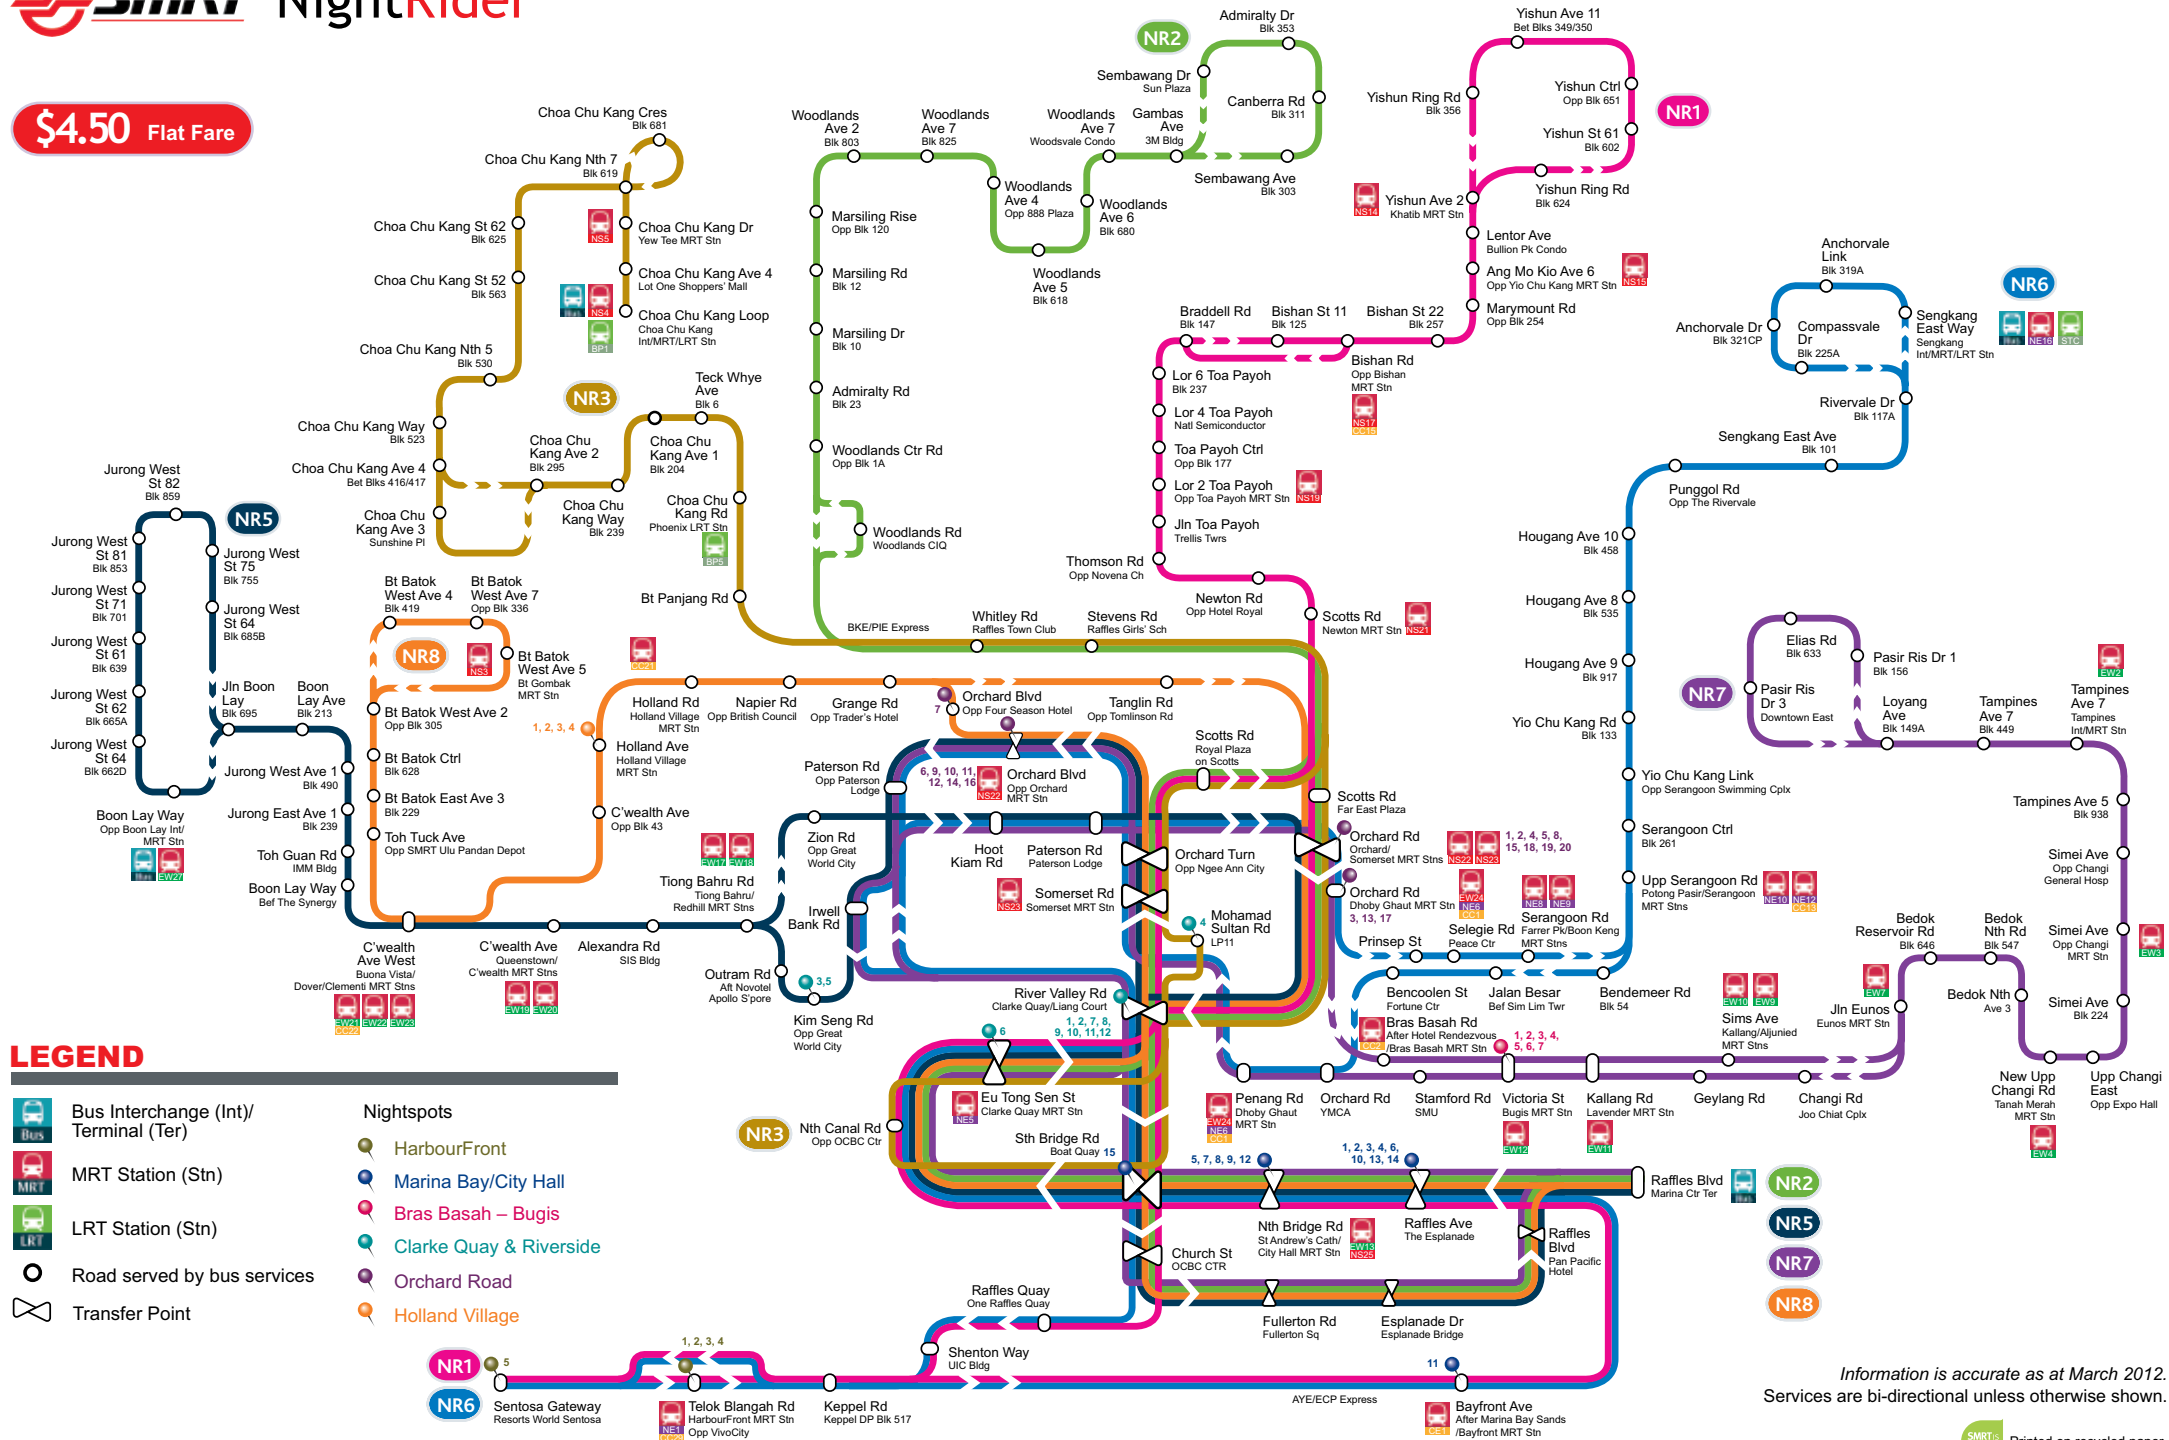

\$4.50 Flat Fare

LEGEND

- Bus Interchange (Int)/ Terminal (Ter)
- MRT Station (Stn)
- LRT Station (Stn)
- Road served by bus services
- Transfer Point

- Nightspots**
- HarbourFront
 - Marina Bay/City Hall
 - Bras Basah – Bugis
 - Clarke Quay & Riverside
 - Orchard Road
 - Holland Village

OPERATING HOURS

- Fridays, Saturdays and eve of Public Holidays
- 11.30pm to 4.35am

FREE TRANSFER

- Pay by CEPAS (ez-link) card to enjoy 1 free transfer to another NightRider service within 45 minutes of alighting
- Concessionary travel and transfer rebates are not applicable

HarbourFront

NO.	NR SERVICES (ROAD NAME, BUS STOP NAME)	NAME & ADDRESS	OPERATING HOURS
1	NR1.6 (Telok Blangah Rd, Opp VivoCity)	Golden Village (VivoCity) VivoCity, 1 HarbourFront Walk, Levels 2 & 3	
2	NR1.6 (Telok Blangah Rd, Opp VivoCity)	Party World (VivoCity) VivoCity, 1 HarbourFront Walk, #03-09	Fri, Sat & Eve of PH: 1pm - 2am Sun - Thu: 1pm - 1am
3	NR1.6 (Telok Blangah Rd, Opp VivoCity)	St James Power Station 3 Sentosa Gateway	
4	NR1.6 (Telok Blangah Rd, Opp VivoCity)	Street bar at Food Republic Beer Garden St James Power Station Carpark, 3 Sentosa Gateway	Fri - Sat: 6pm - 6am Sun - Thu: 6pm - 3am
5	NR1.6 (Sentosa Gateway, Resorts World Sentosa)	Resorts World Sentosa 8 Sentosa Gateway Sentosa Island	