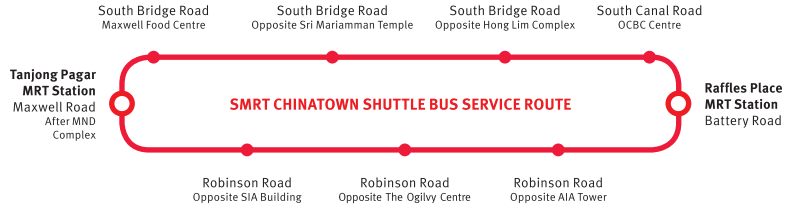

DATE	TIME
28 - 29 Jan (Fri - Sat)	8.00 pm – 11.30 pm
2 Feb (Wed)	8.00 pm – 1.30 am (3 Feb, Thur)
	15-minute intervals 每隔十五分钟一趟车

Tanjong Pagar and Raffles Place MRT Stations ↔ South Bridge Road and Robinson Road

Board and alight at any of the 9 stops between Tanjong Pagar and Raffles Place MRT Stations via South Bridge Road and Robinson Road.

免费 SMRT 牛车水短程巴士服务将穿行于丹戎巴葛地铁站及莱佛士坊地铁站。途经桥南路及罗敏申路。乘客可在指定的任何九个车站上下车。

**EXTENDED TRAIN SERVICES | 地铁列车延长服务时间**

DATE	MRT / LRT STATION	LAST TRAIN DEPARTURE TIME (3 Feb, Thur)
2 Feb (Wed)	Outram Park MRT	2.12 am (East & West Bound)
	Dhoby Ghaut MRT	2.12 am (North Bound)
		2.03 am (South Bound)
		2.16 am (Circle Line)
Choa Chu Kang LRT	3.03 am	

Selected feeder bus services will match last MRT train timing (3 Feb, Thur)

**NIGHTRIDER SERVICES | NIGHTRIDER 巴士服务**

Take NR services at Clarke Quay MRT station bus stop (Eu Tong Sen St) or Boat Quay bus stop (South Bridge Rd)