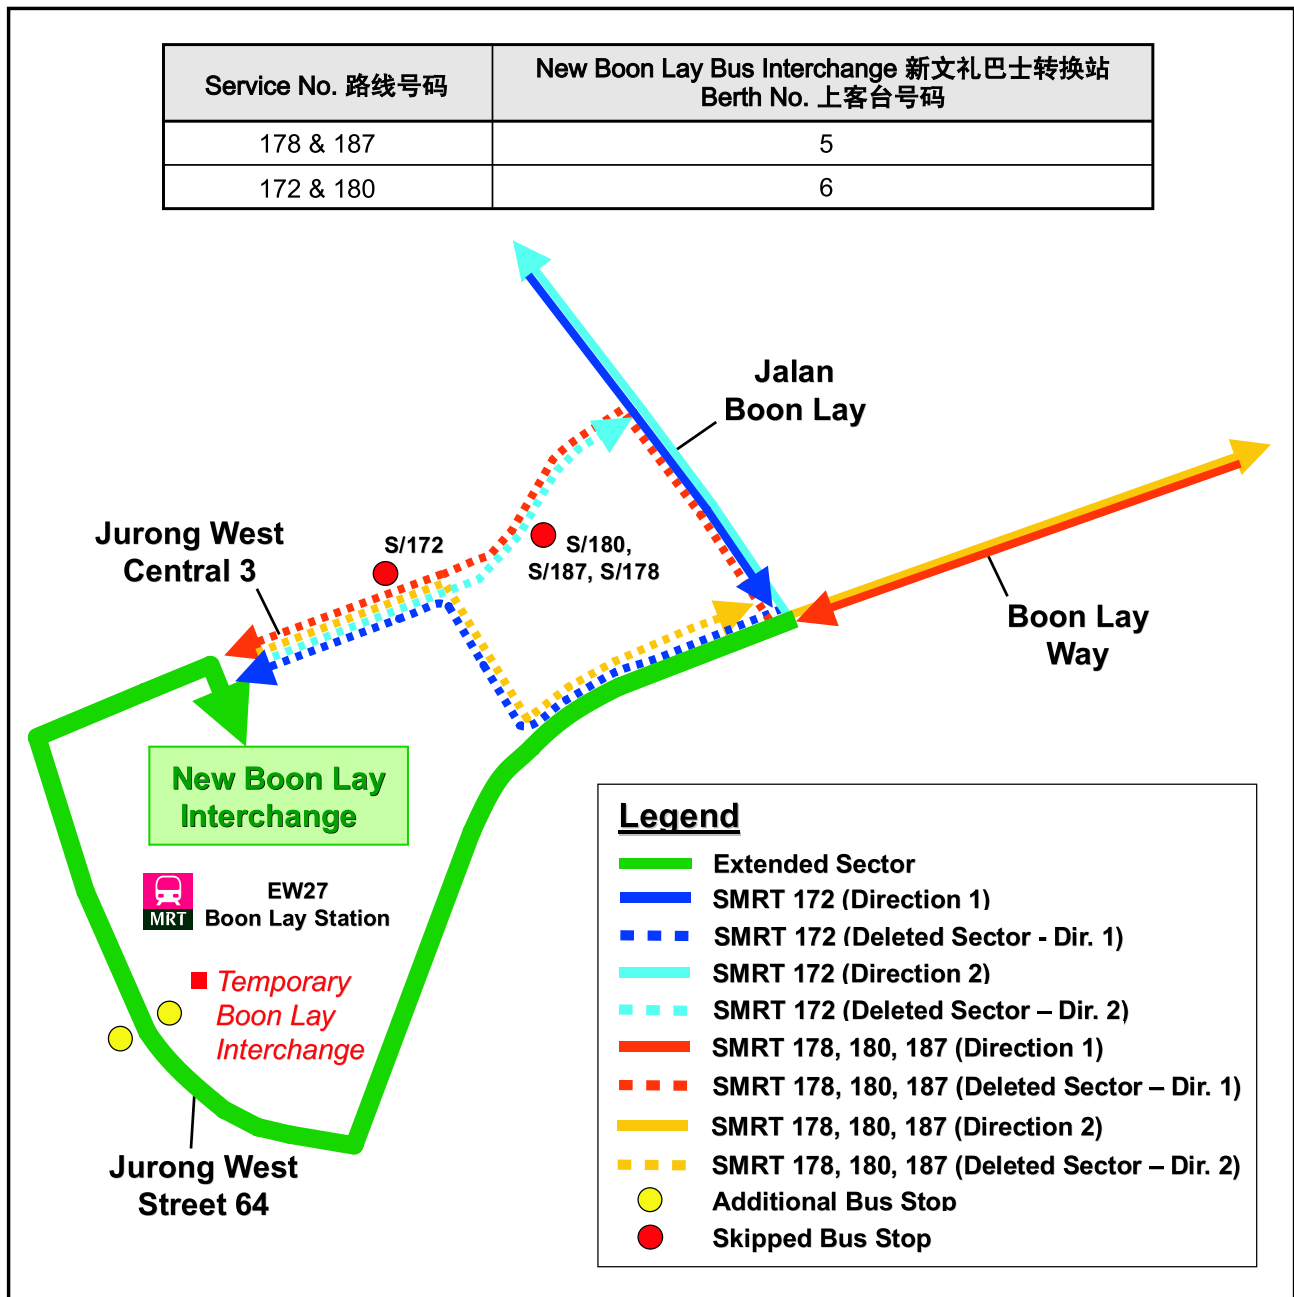

RELOCATION OF BOON LAY INTERCHANGE

文礼巴士转换站将迁址

SMRT Bus Services 172, 178, 180 & 187 will be diverted to the New Boon Lay Interchange with effect from 27 December 2009 (Sunday).

从2009年12月27日(星期日)起，SMRT巴士服务172, 178, 180 & 187将迁移至新文礼巴士转换站。

For information on integrated public transport services, please contact TransitLink Hotline at 1800-2255663. You can also contact SMRT Customer Relations Centre at 1800-3368900.

有关地铁及巴士路线询问，请拨热线 1800-2255663 向通联有限公司联络。您也可以联络 SMRT 客户联系中心热线号码 1800-3368900。