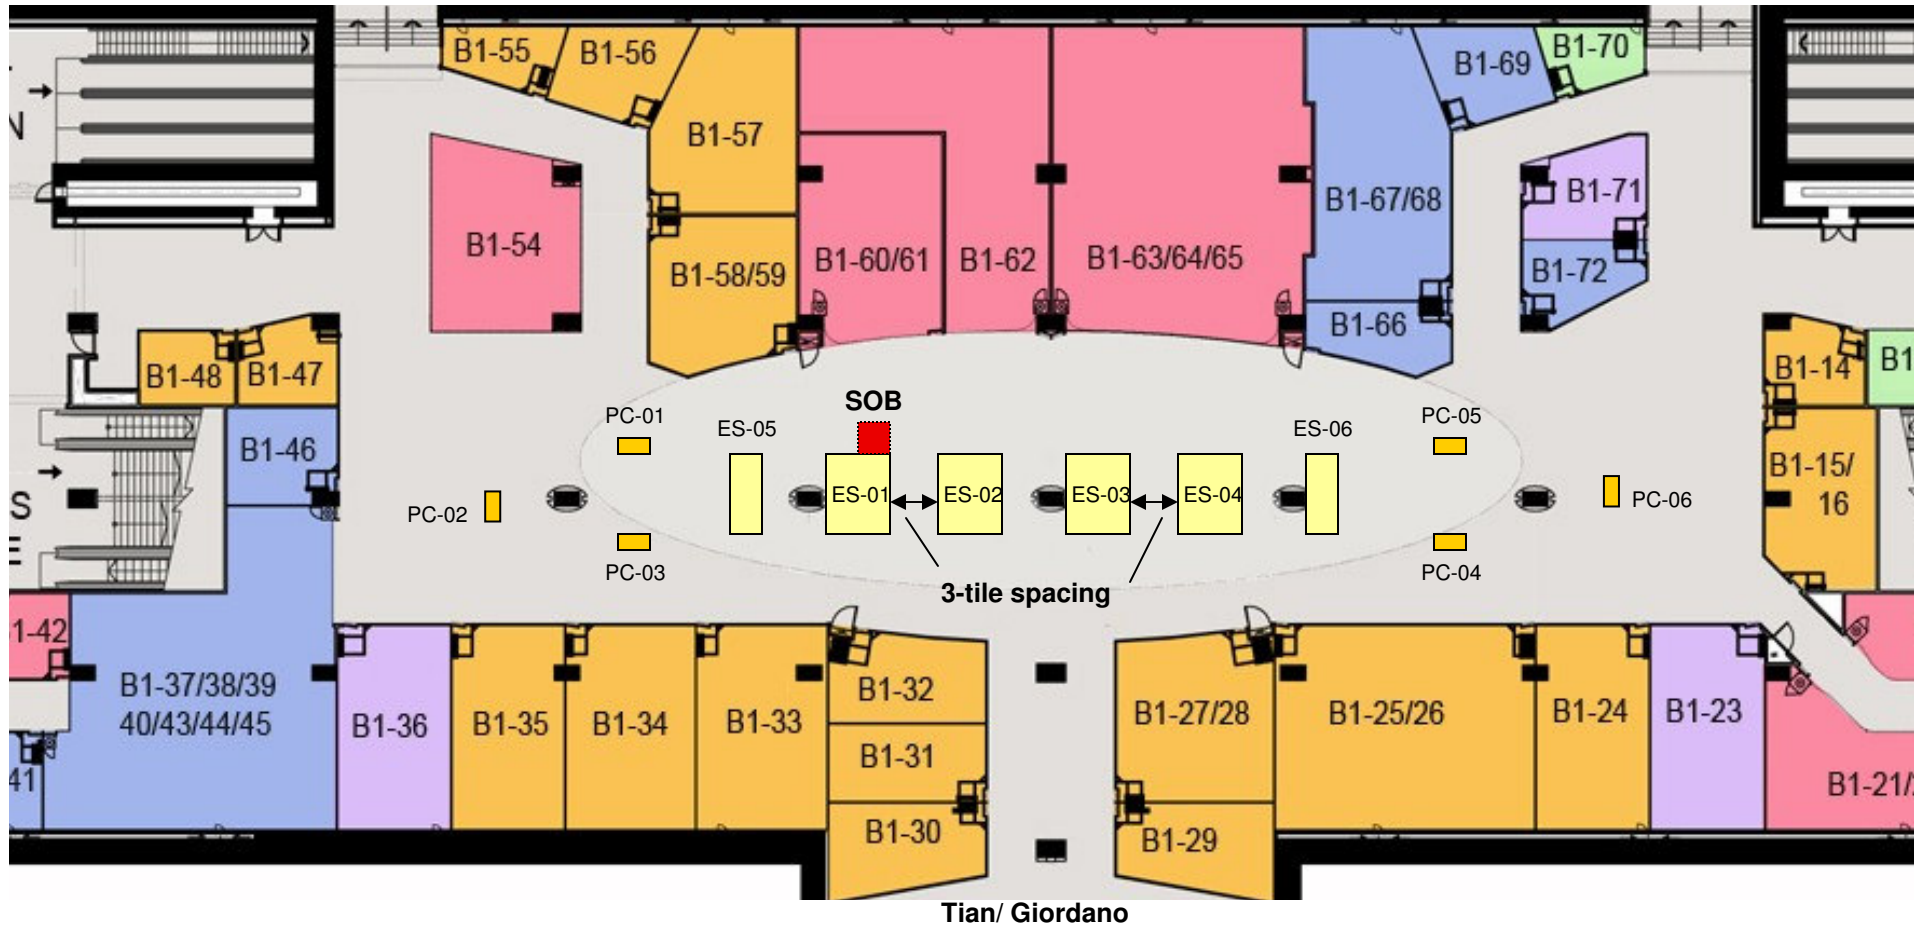

Raffles Xchange

TCC/ The Soup Spoon

Notes:

- On the side facing Tian/ Giordano: all event spaces must be in line.
- On the side facing TCC/ The Soup Spoon: all event spaces must not extend beyond the SOB (i.e. SOB must not be covered)
- There must be a 3-tile spacing for the walkways between ES-01/02 and ES-03/04
- Structures should not exceed 1.8m in height.