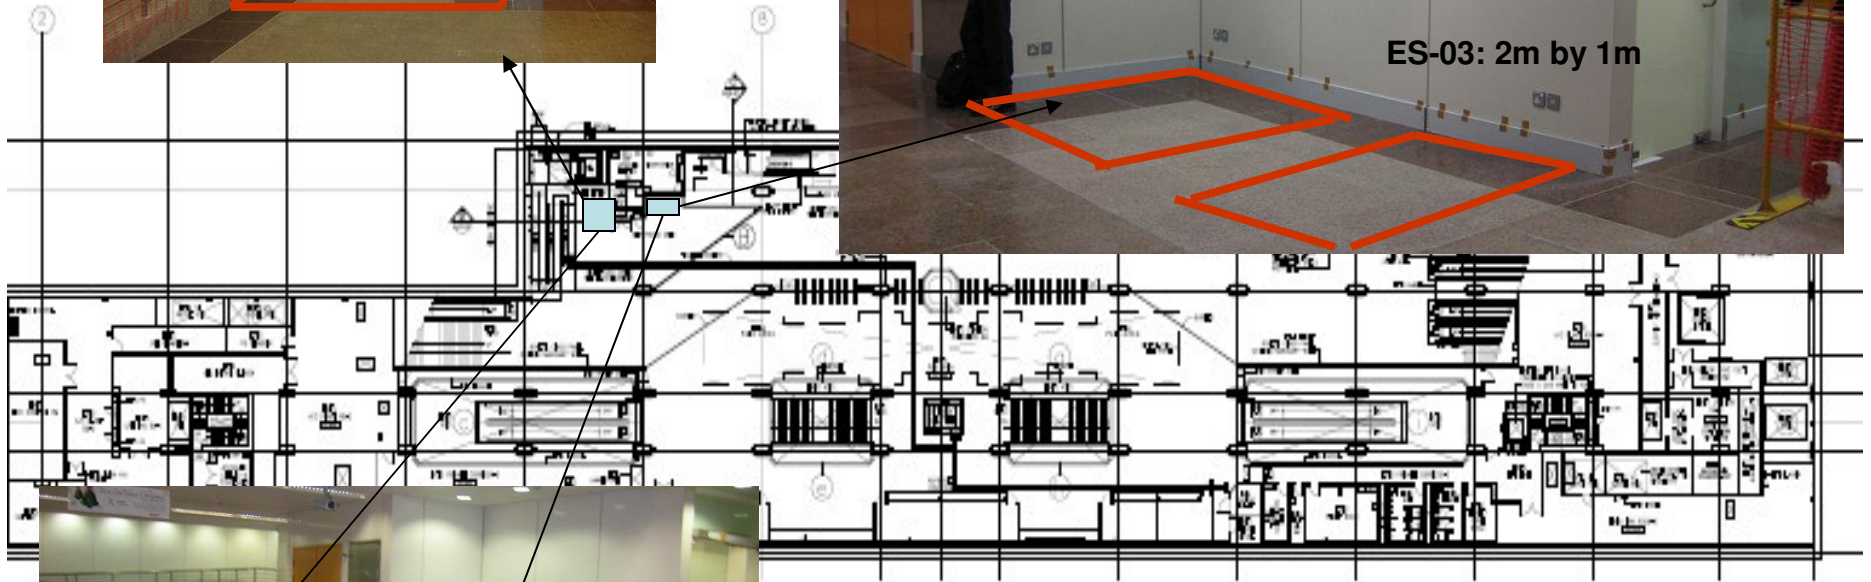

ES-01: 3m by 2m

ES-02: 2m by 2m

ES-03: 2m by 1m

1 BASEMENT 2 - CONCOURSE LEVEL
SCALE 1:250

Tanjong Pagar MRT Station (Concourse)