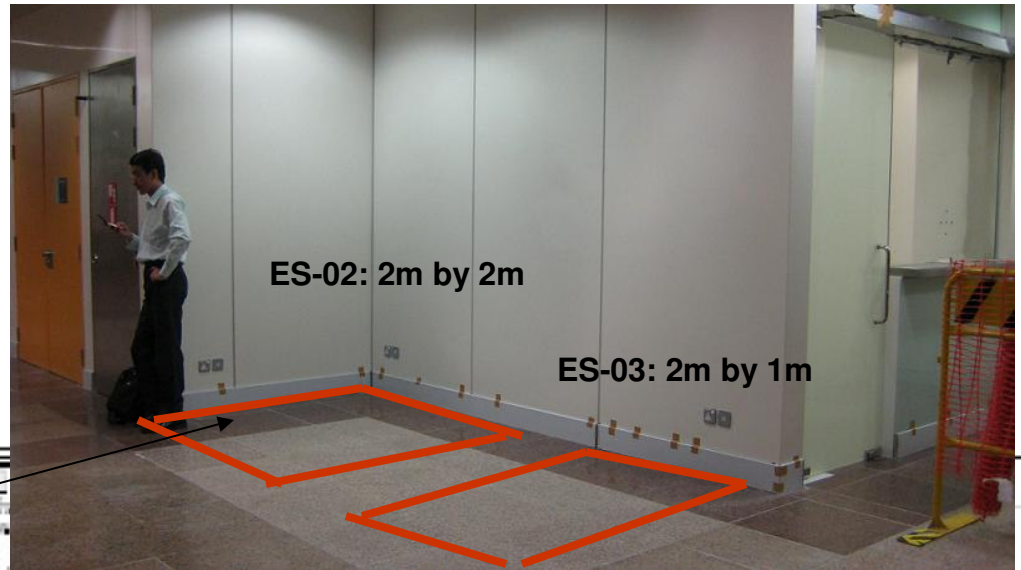

ES-01: 3m by 2m

ES-02: 2m by 2m

ES-03: 2m by 1m

1 BASEMENT 2 - CONCOURSE LEVEL
SCALE 1:250

Tanjong Pagar MRT Station (Concourse)