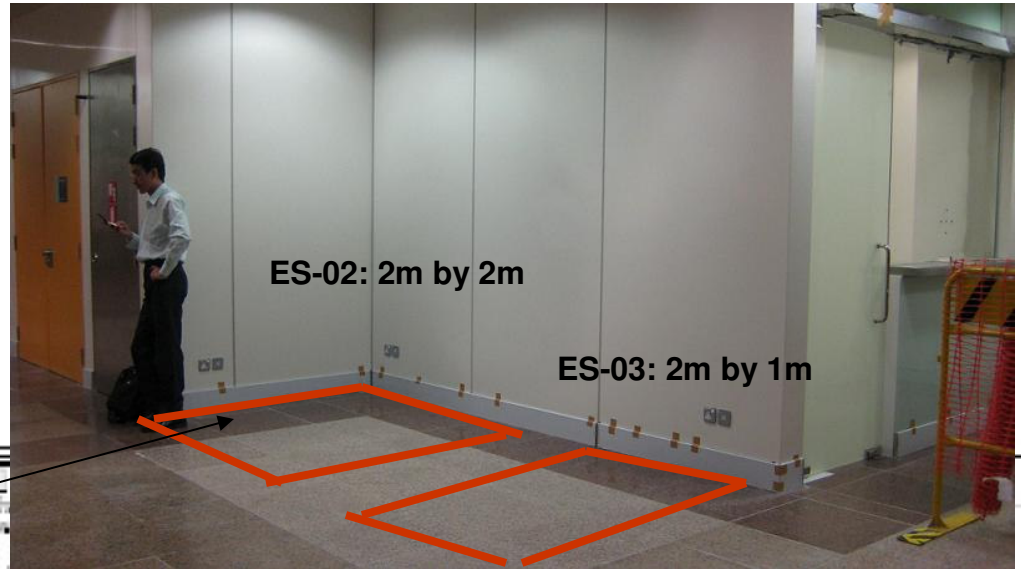

ES-01: 3m by 2m

ES-02: 2m by 2m

ES-03: 2m by 1m

1 BASEMENT 2 - CONCOURSE LEVEL
SCALE 1:250

Tanjong Pagar MRT Station (Concourse)