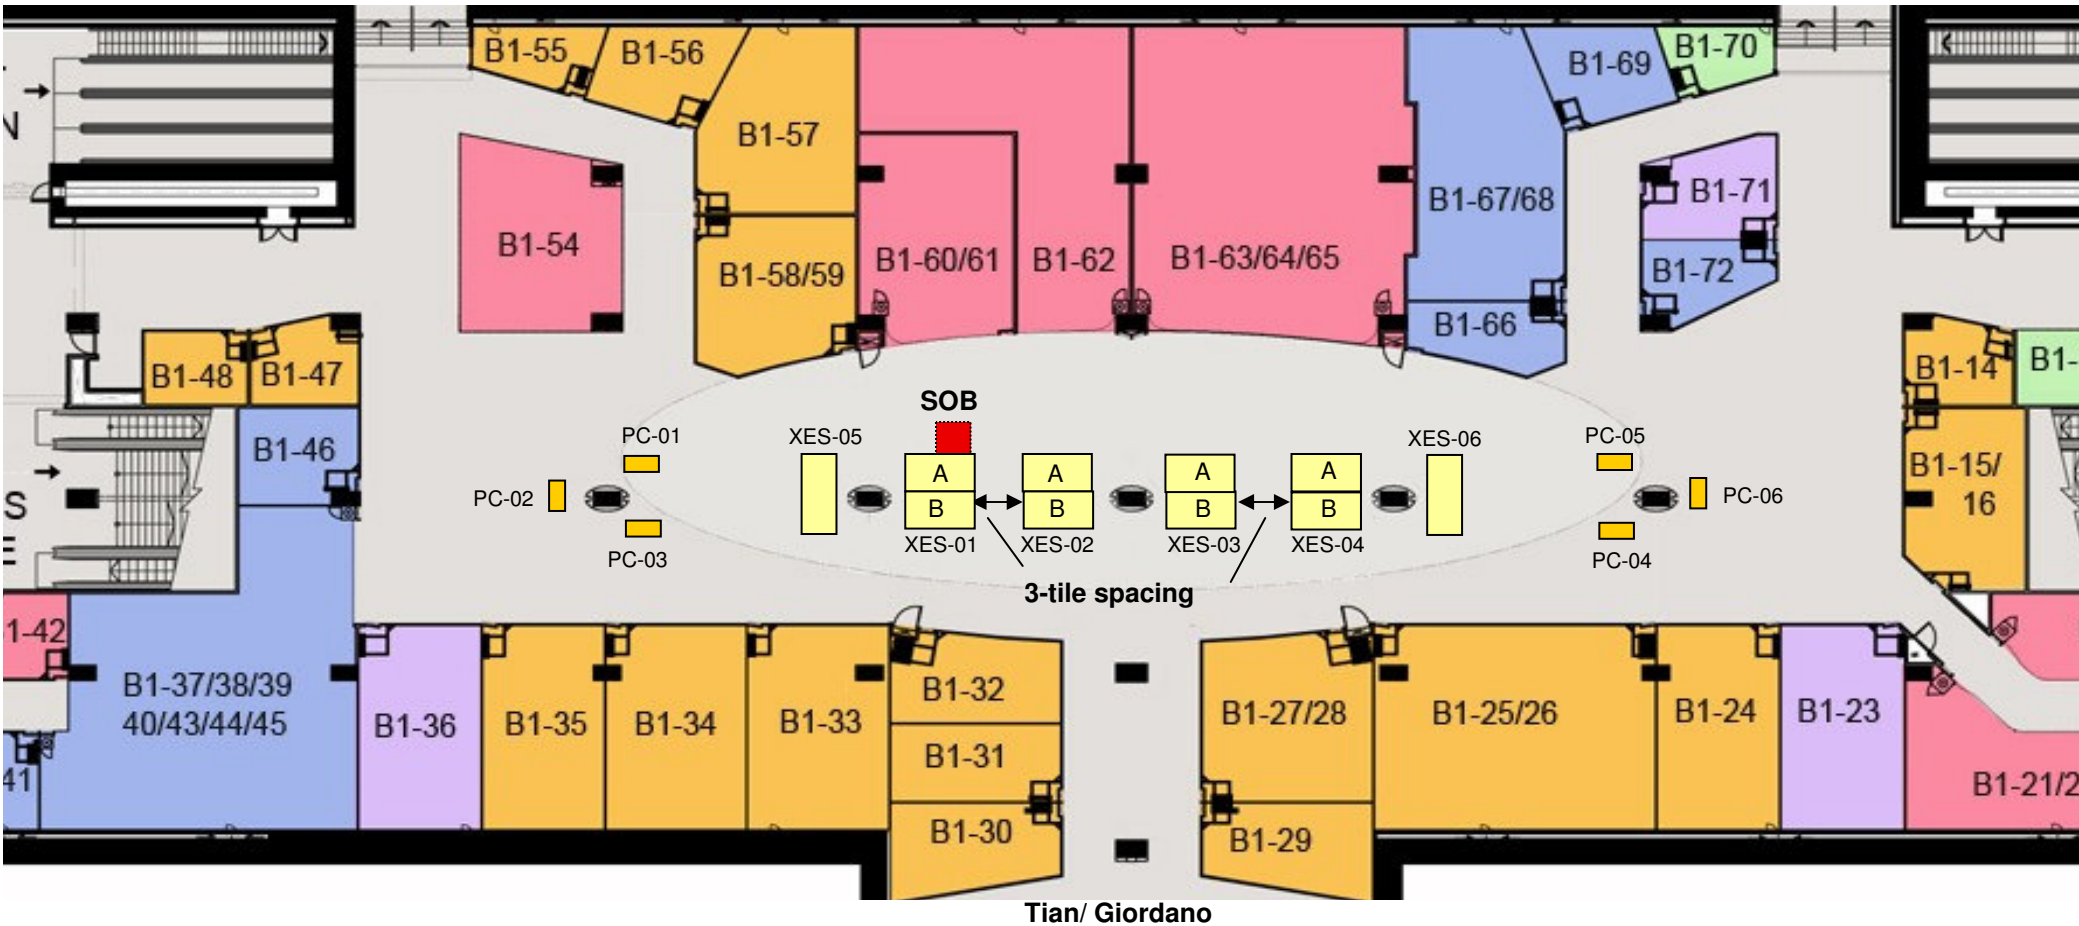

# Raffles Xchange

TCC/ The Soup Spoon

## Notes:

- On the side facing Tian/ Giordano: all event spaces must be in line with PC-03/04.
- On the side facing TCC/ The Soup Spoon: all event spaces must not extend beyond the SOB (i.e. SOB must not be covered)
- There must be a 3-tile spacing for the walkways between XES-01/02 and XES-03/04
- Structures should not exceed 1.8m in height.
- Diagram not drawn to scale