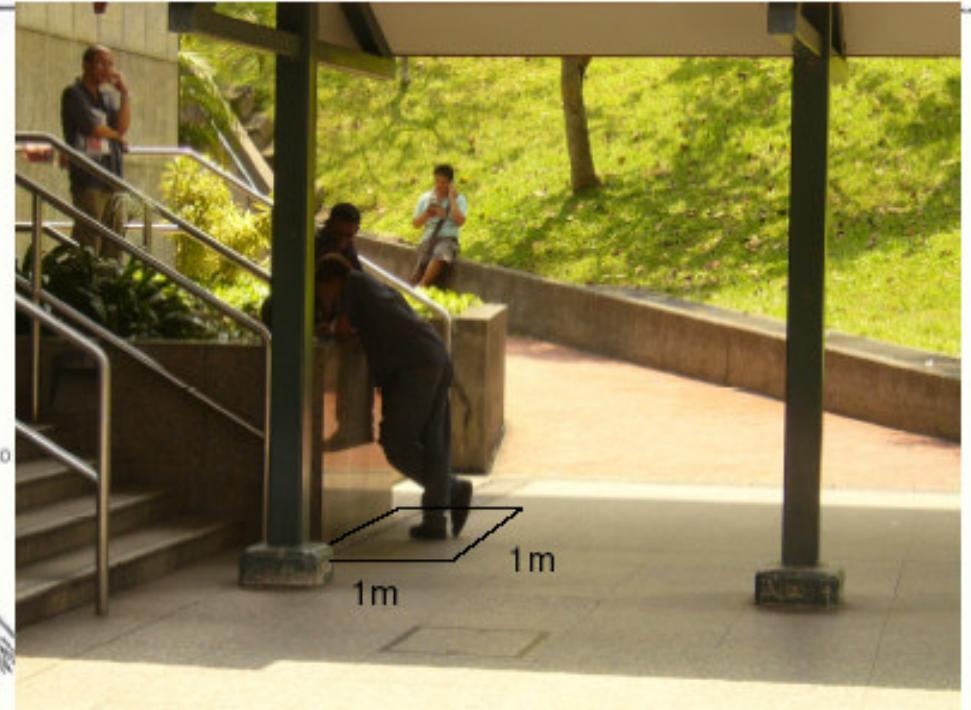

# ANG MO KIO MRT STATION

ES-01(1m by 1m)

ES-02(2m by 1m)