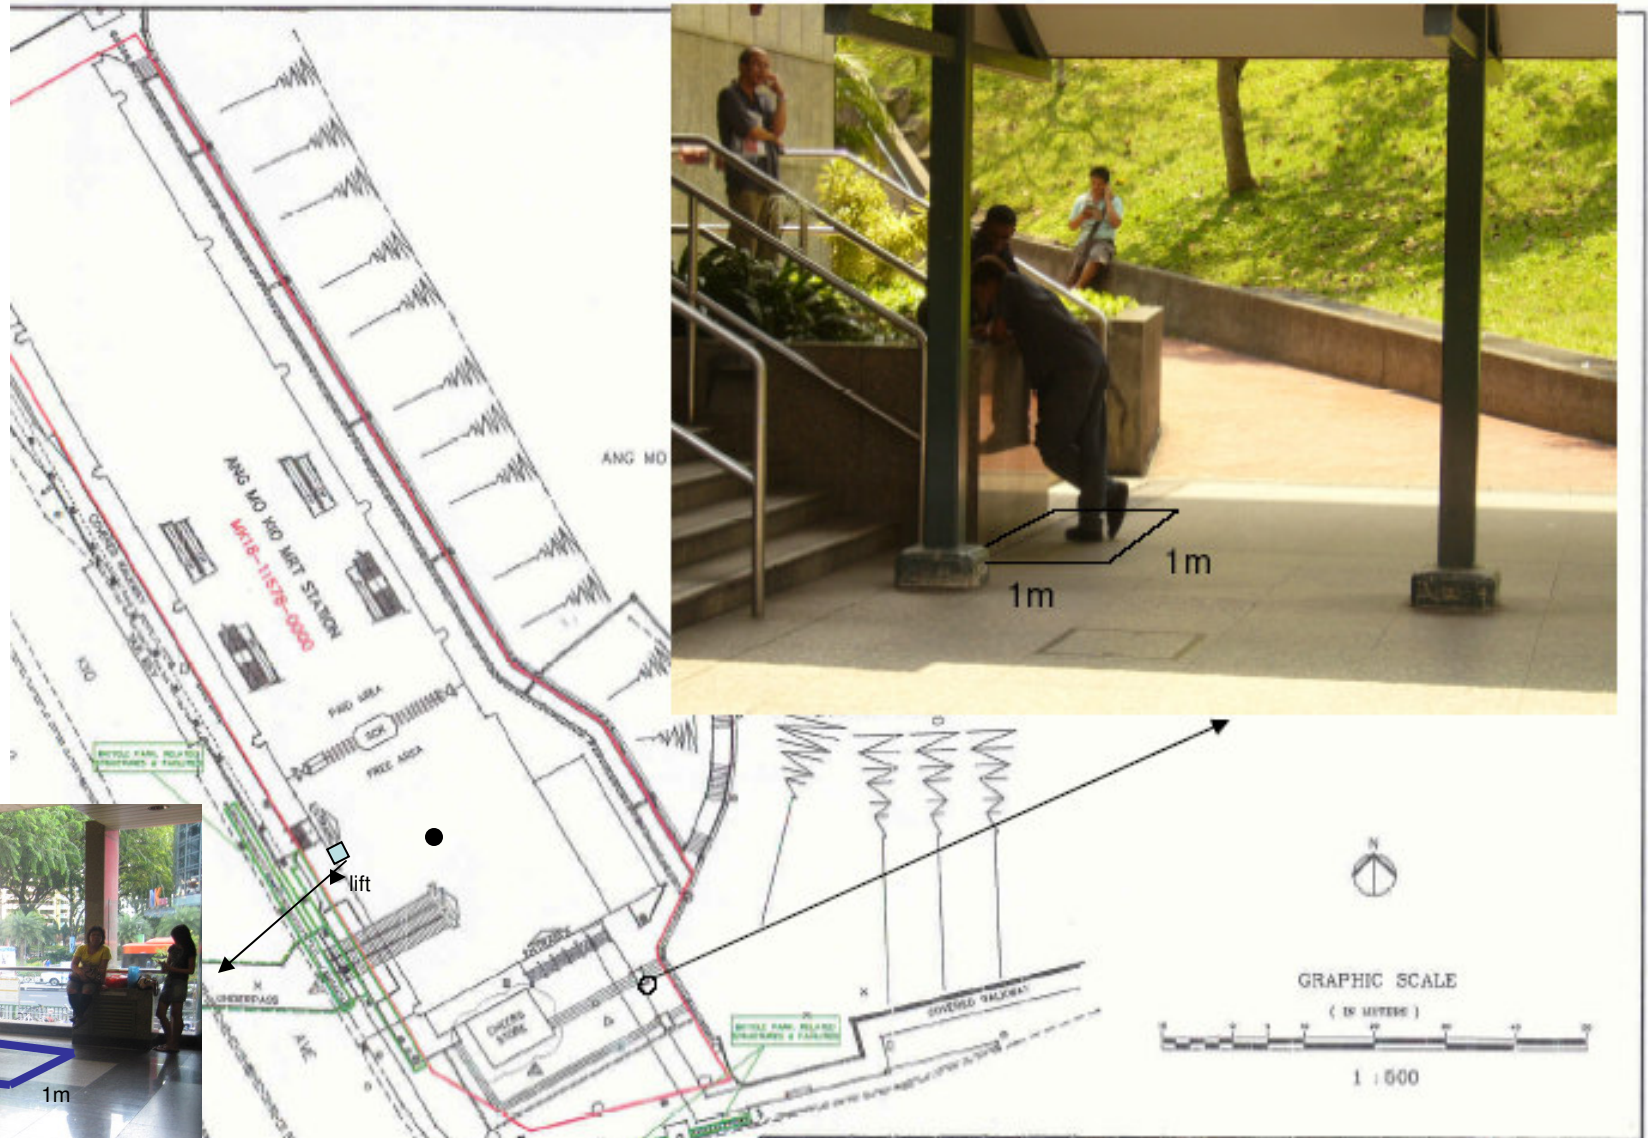

# ANG MO KIO MRT STATION

ES-01(1m by 1m)

ES-02(2m by 1m)