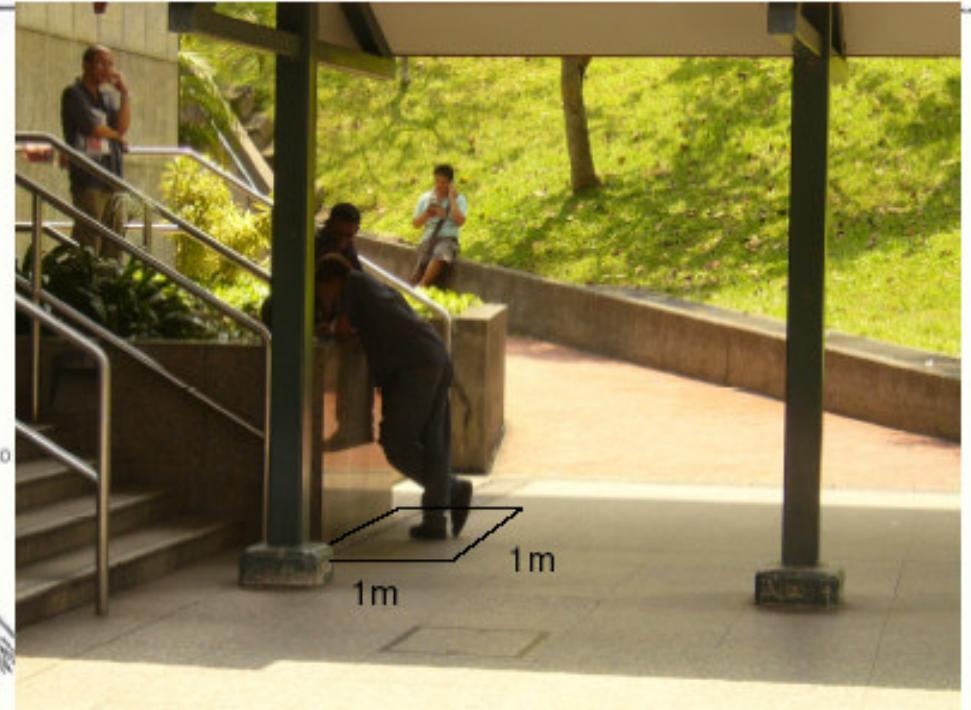

# ANG MO KIO MRT STATION

ES-01 (1m by 1m)

ES-02 (2m by 1m)