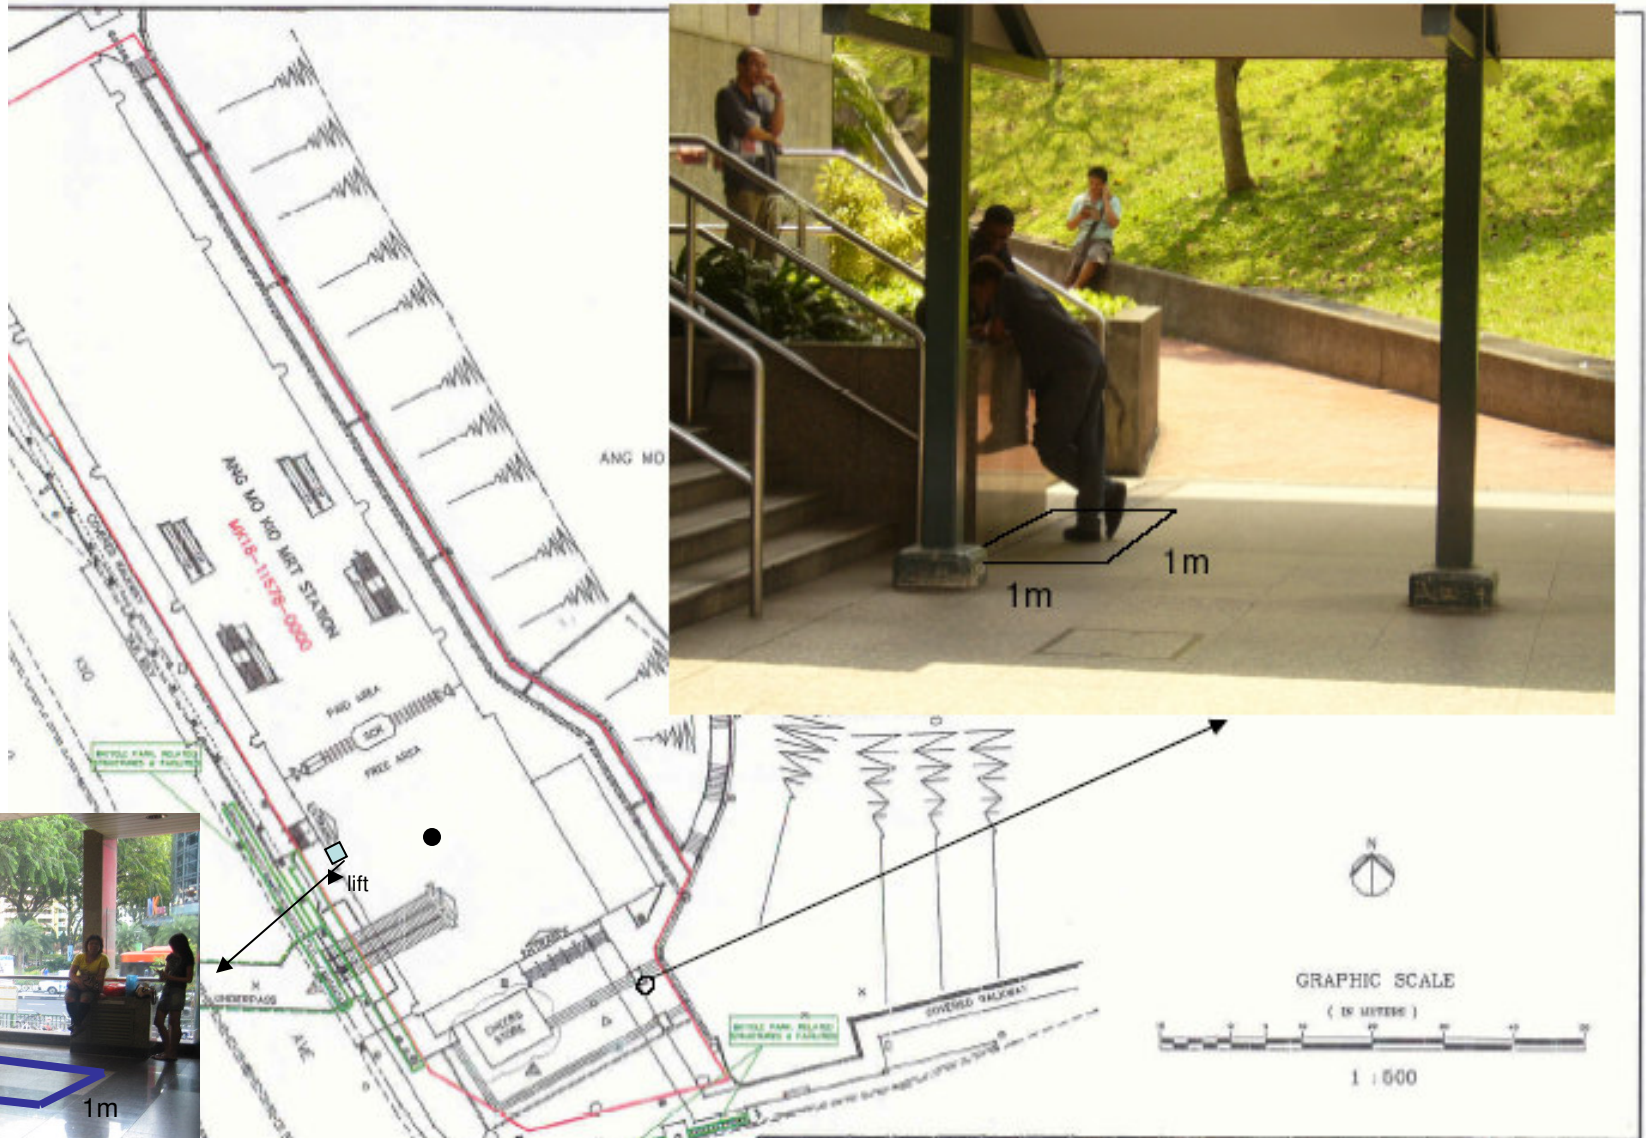

# ANG MO KIO MRT STATION

ES-01 (1m by 1m)

ES-02 (2m by 1m)