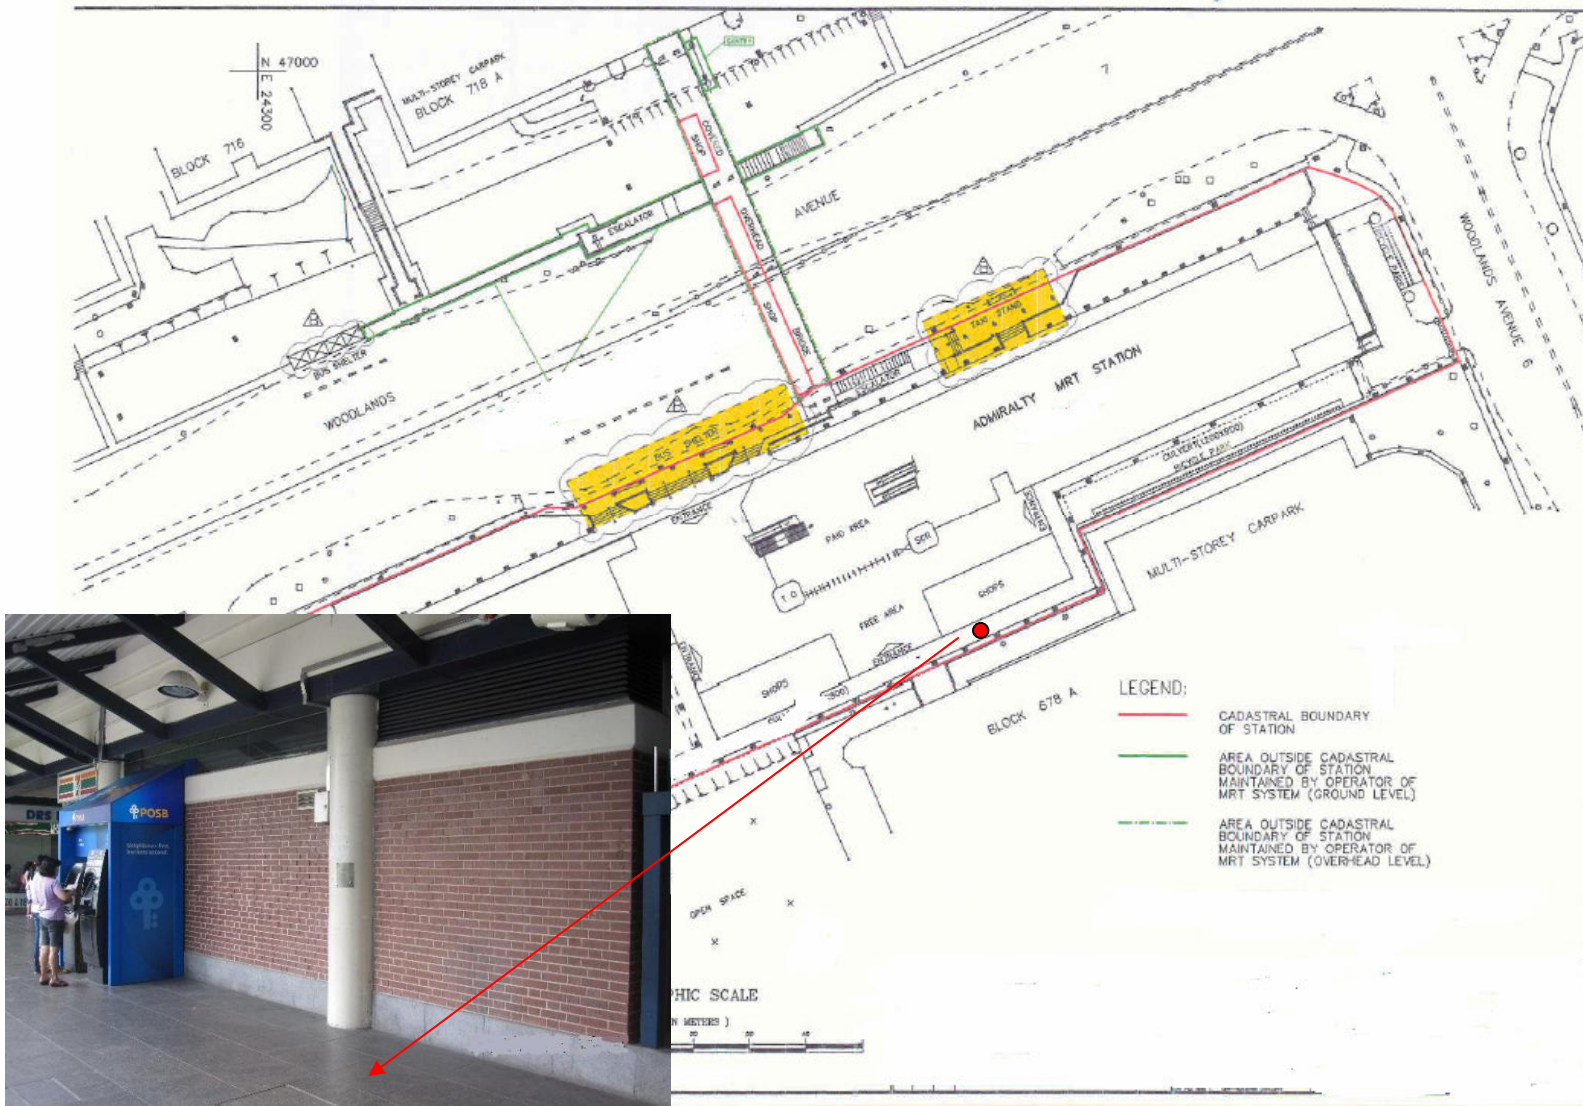

ADMIRALTY MRT STATION

ES-01 (4m by 2m)