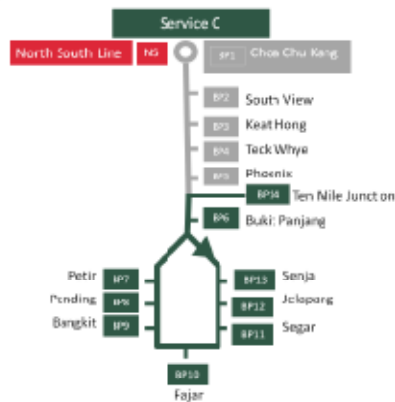

Resumption of Bukit Panjang LRT Service C Opening of Ten Mile Junction LRT Station

武吉班让轻轨C服务将恢复运作 (十里广场轻轨站将重新投入服务)

With the opening of Junction 10 Shopping Mall (previously known as Ten Mile Junction), Bukit Panjang (BP) LRT Service C will resume service on Friday, 30 December 2011.

The daily operating hours are: Mon – Fri: 10.00am to 4.00pm and 9.00pm to 11.10pm
Sat/Sun/Public Holidays: 10.00am to 11.10pm

BPLRT Services A and B are unaffected.

随着 Junction 10 购物中心 (前十里广场) 的开张, 武吉班让轻轨C服务将于2011年12月30日恢复运作。
服务时间是: 星期一至星期五从早上10点至下午4点及晚上9点至11点10分
星期六/星期日/公共假日: 从早上10点至晚上11点10分

武吉班让轻轨A及B服务将不受影响。

Alternative Transport Options: 其他交通选择:

Bus Stop 车站	Bus Services 巴士服务
1	67, 160, 180, 187, 190, 975
2	160, 170, 178, 960, 961
3	171, 176, 177, 180, 187, 190, 960, 963, 970, 975