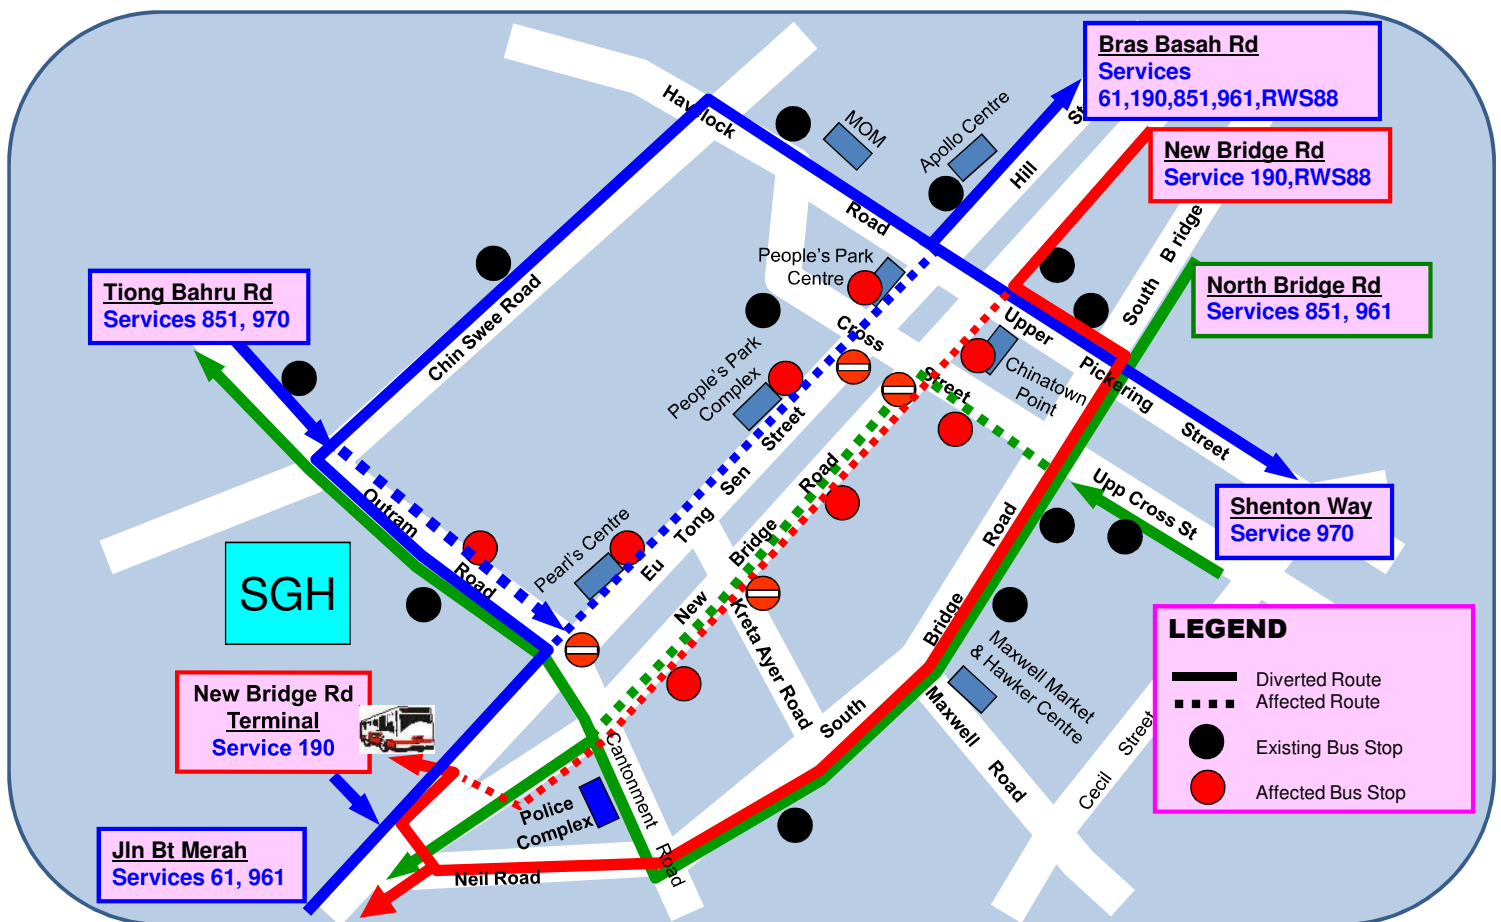

1. SMRT bus services will be temporarily diverted due to road closures for *Mid-Autumn Festival 2010* and *SAFRA Singapore Bay Run & Army Half Marathon 2010*.
  - 1.1 Event: Mid-Autumn Festival 2010  
Date and time: 11 September, 2.00pm to 11.00pm  
SMRT bus services affected: 61, 190, 851, 961 and 970  
Please refer to Annex A for details.
  - 1.2 Event: SAFRA Singapore Bay Run & Army Half Marathon 2010  
Date and time: 12 September, 1.00am to 12.00pm  
SMRT bus services affected: 75, 77, 106, 167, 171, 700A, 857, 960, 961, 970, RWS 88, NR1, NR2, NR5, NR6, NR7 and NR8  
Please refer to Annex B for details.
2. Passengers may contact SMRT Customer Relations at 1800-336-8900 on weekdays during office hours from 7.30am to 6.30pm or visit [www.smrt.com.sg](http://www.smrt.com.sg) for more information.

# Temporary Route Diversion 巴士暂时改道

**Services Affected** : 61, 190, 851, 961 & 970

**Event** : Mid – Autumn Festival 2010

**Date / Time** : 11 September 2010 / 2pm – 11pm

These bus services will not stop at the following bus stops:  
这些巴士服务路线将不在以下车站停站:

Affected Bus Stops		Affected Road	Affected Services
Bus Stop Code	Bus Stop Description		
06029	Outram Pk Stn	Outram Rd	970
05012	Pearl's Ctr	Eu Tong Sen St	190, 851, 970
05022	People's Pk Ctr		190, 851
05013	People's Pk Cplx		61, 961, 970
05049	Chinatown Pt	New Bridge Rd	190
05039	New Bridge Ctr		190, 851, 961, 970
05019	Opp Pearl's Ctr		
05131	Opp Hong Lim Cplx		
		Upp Cross St	851, 961, 970