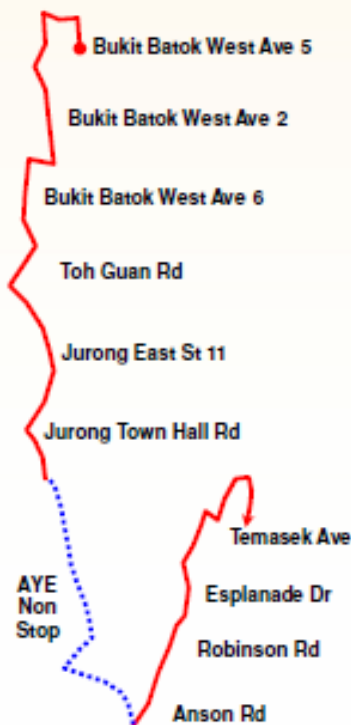

Direction : From Bukit Batok West Ave 5, Blk 347 to
Temasek Ave, Opposite Millenia Tower (One Way Only)

Operating Time

1st Trip : 7.30am

2nd Trip : 7.45am

✓ Operating on weekdays only (excluding Saturdays, Sundays and Public Holidays)

✓ 2 Trips per day only

Bus Stop Code	Road Name	Bus Stop Description
43581	Bukit Batok West Ave 5	Blk 347
-	Bukit Batok West Ave 7	Non-Stop
-	Bukit Batok West Ave 7	Non-Stop
43491	Bukit Batok West Ave 4	Blk 331
43481	Bukit Batok West Ave 2	Blk 315
43471	Bukit Batok West Ave 2	Blk 306
-	Bukit Batok West Ave 2	Non-Stop
43401	Bukit Batok West Ave 3	Bukit Batok Polyclinic
43321	Bukit Batok West Ave 6	Opp Blk 144
43371	Bukit Batok West Ave 6	Blk 109
43699	Bukit Batok Ave 1	Blk 298
28629	Jurong East Central	Blk 266
28631	Toh Guan Rd	Opp Blk 288D
28641	Toh Guan Rd	Blk 284
28229	Jurong Town Hall Rd	Int'l Business Park
-	AYE	Non-Stop
03222	Anson Rd	Hub Synergy
03111	Robinson Rd	Opp SIA Bldg
03071	Robinson Rd	Opp The Ogilvy Ctr
03031	Robinson Rd	Opp AIA Twr
03011	Fullerton Rd	Fullerton Square
02111	Esplanade Dr	Esplanade Bridge
02151	Temasek Blvd	Suntec Convention Ctr
02161	Temasek Ave	Opp Millenia Twr