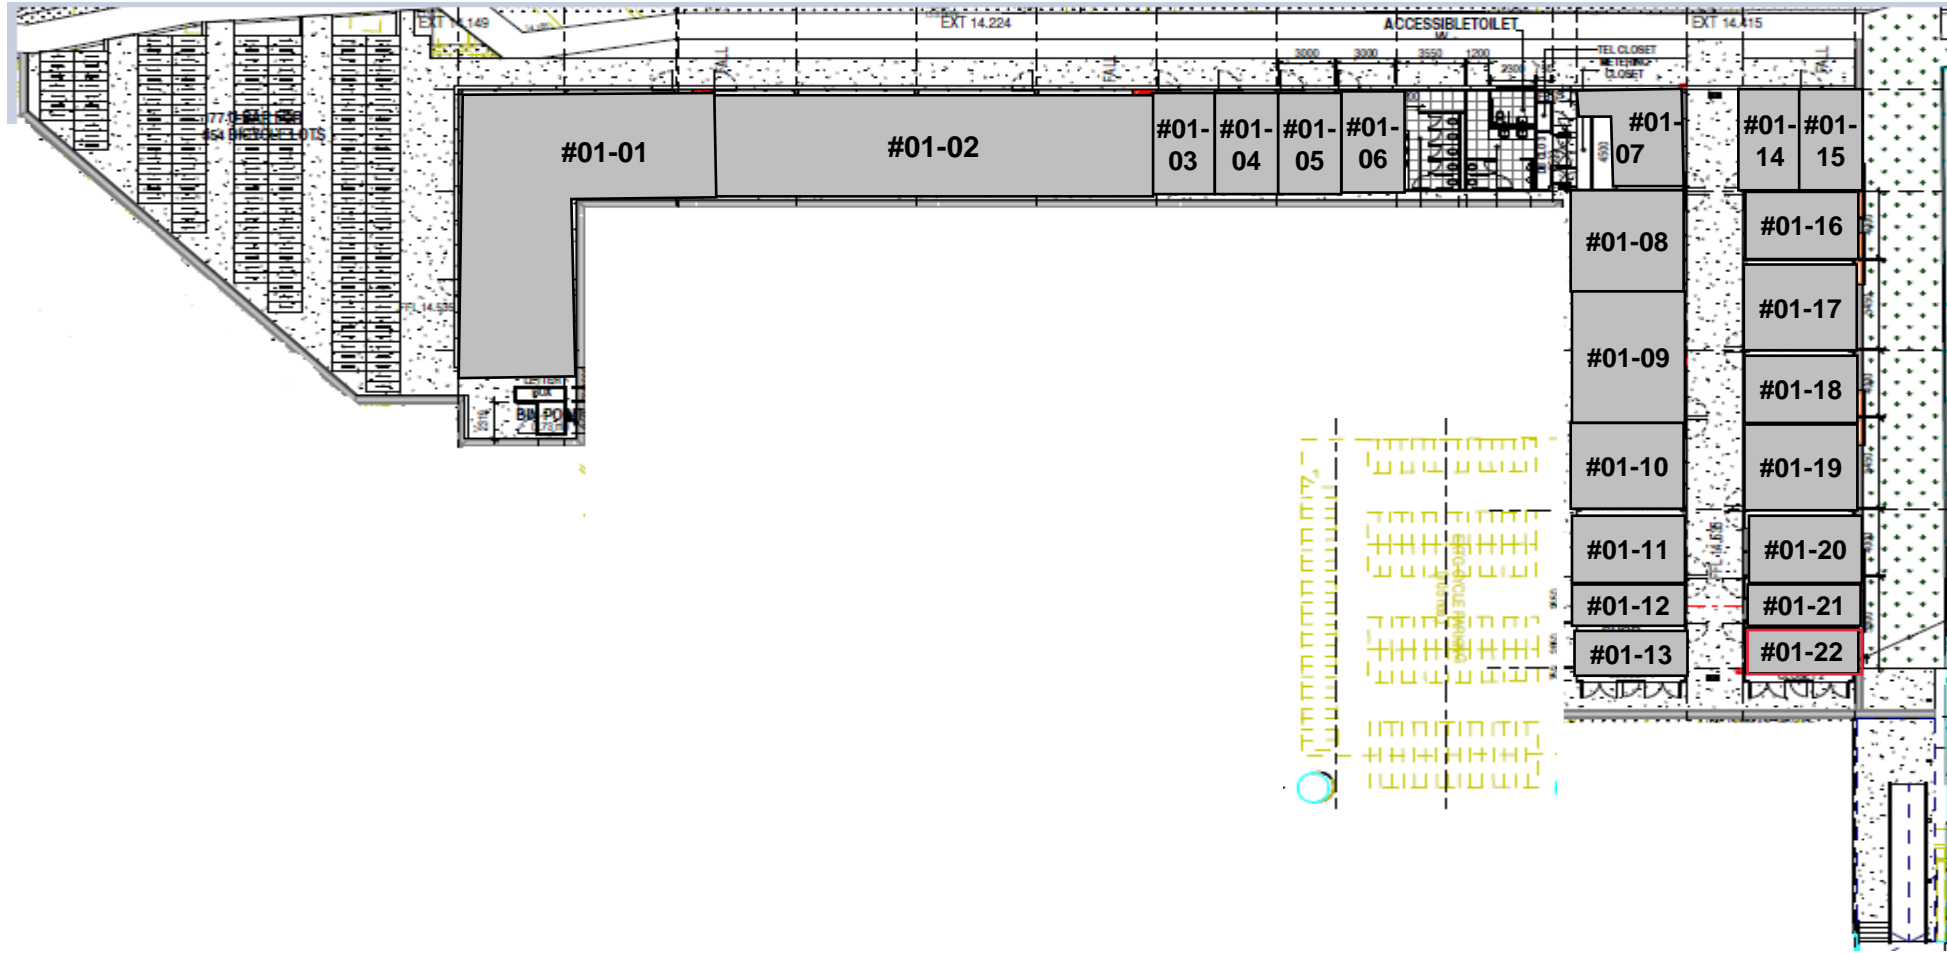

Choa Chu Kang MRT Interim Shops Layout Plan

(Floor Plan & Area Subject to Changes)

Choa Chu Kang Loop

Existing Choa Chu Kang Bus Interchange

Existing Choa Chu Kang MRT Station