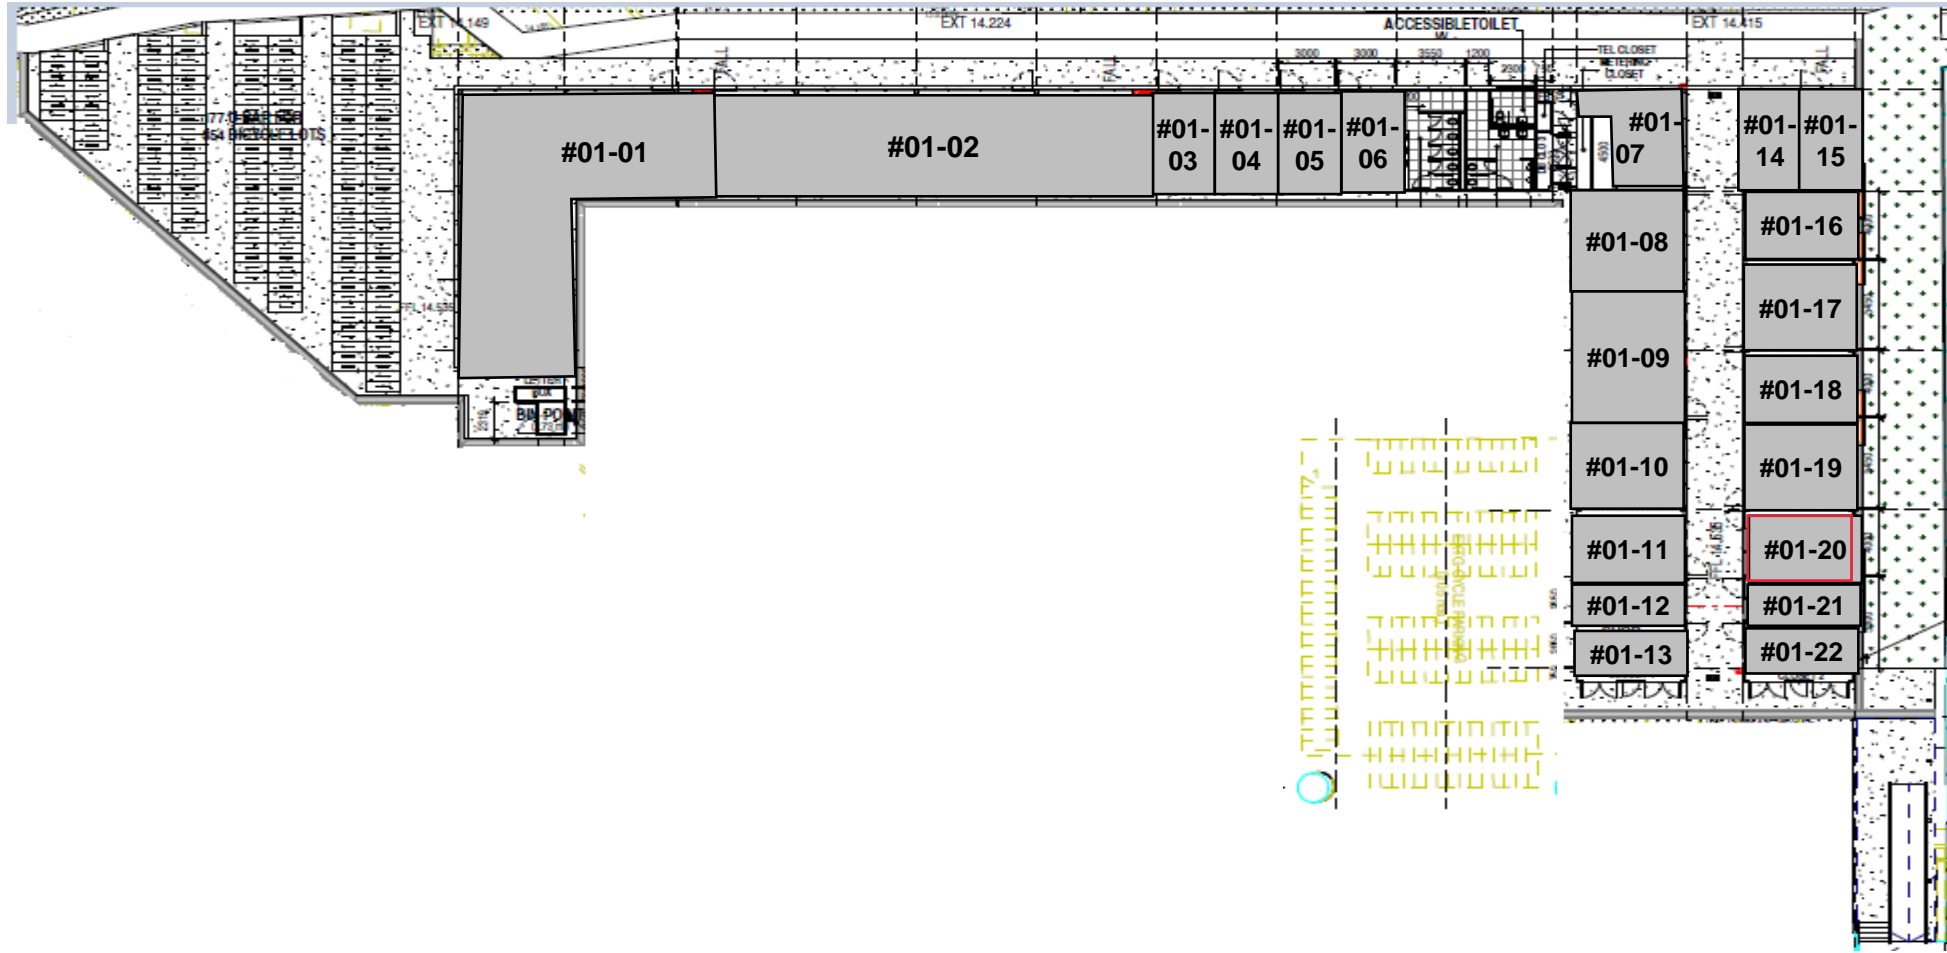

Choa Chu Kang MRT Interim Shops Layout Plan

(Floor Plan & Area Subject to Changes)

Choa Chu Kang Loop

Existing Choa Chu Kang Bus Interchange

Existing Choa Chu Kang MRT Station