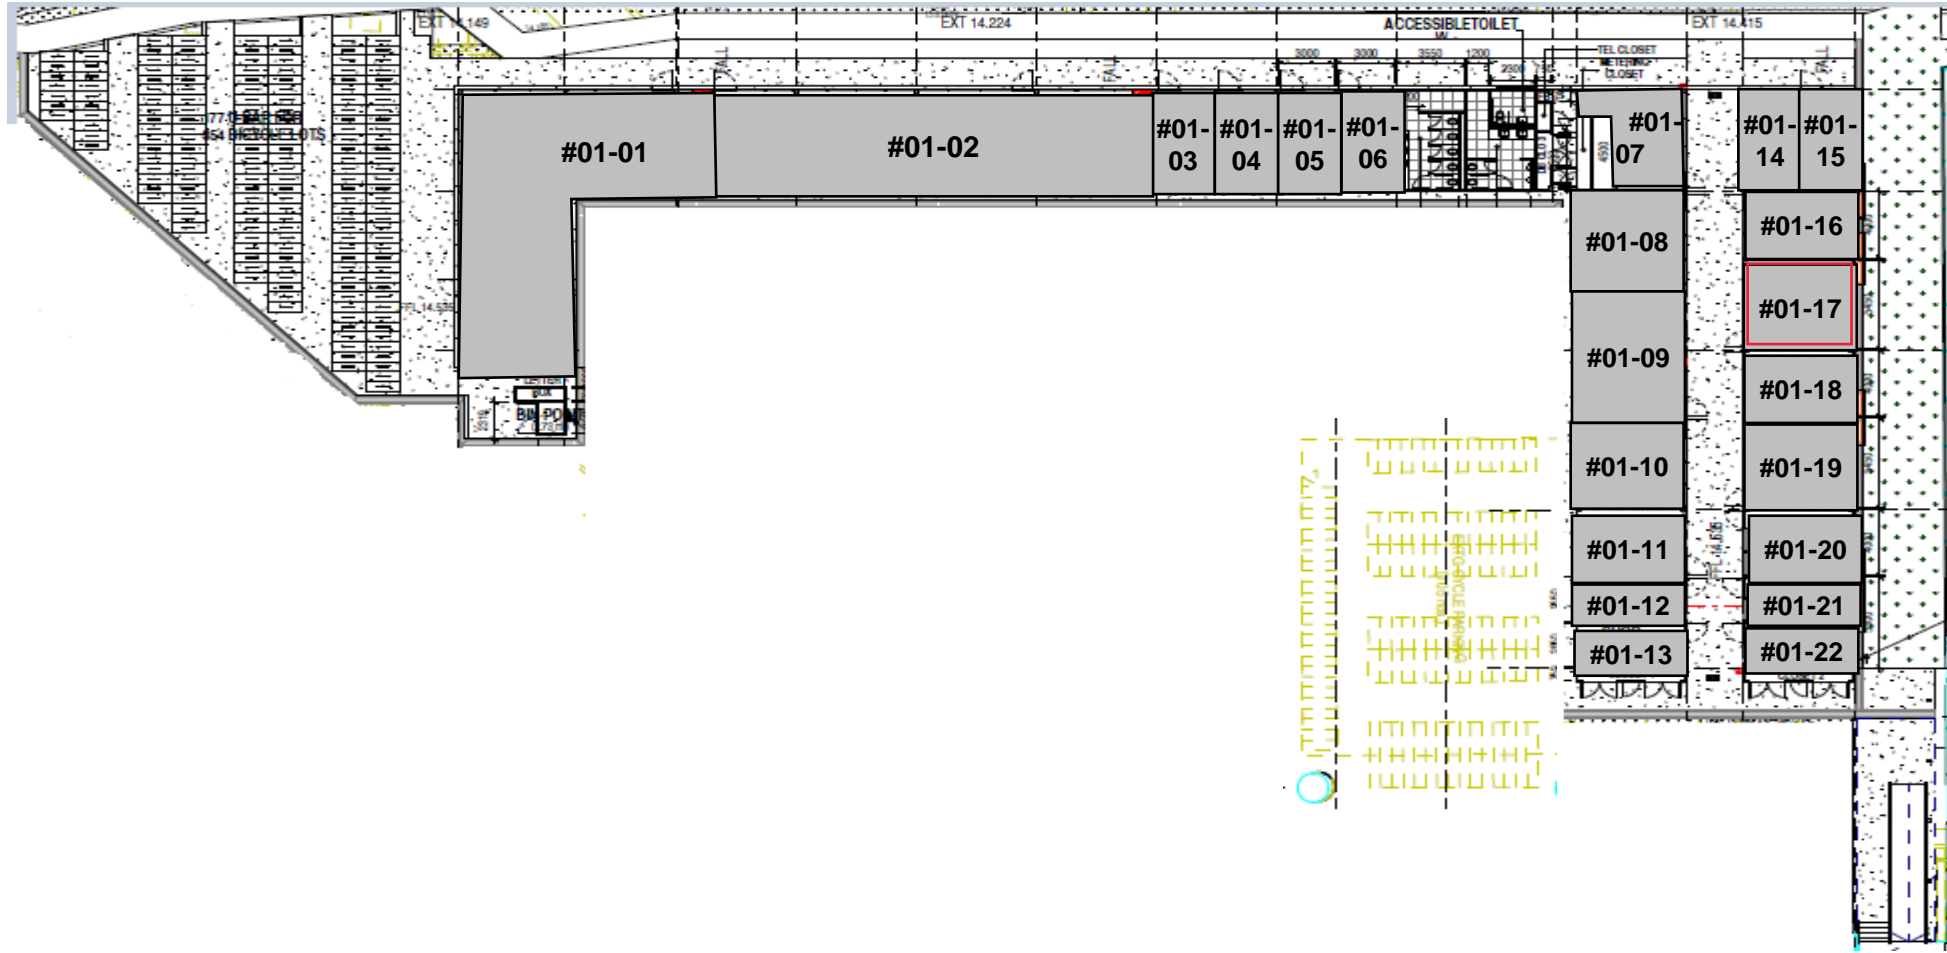

Choa Chu Kang MRT Interim Shops Layout Plan

(Floor Plan & Area Subject to Changes)

Choa Chu Kang Loop

Existing Choa Chu Kang Bus Interchange

Existing Choa Chu Kang MRT Station