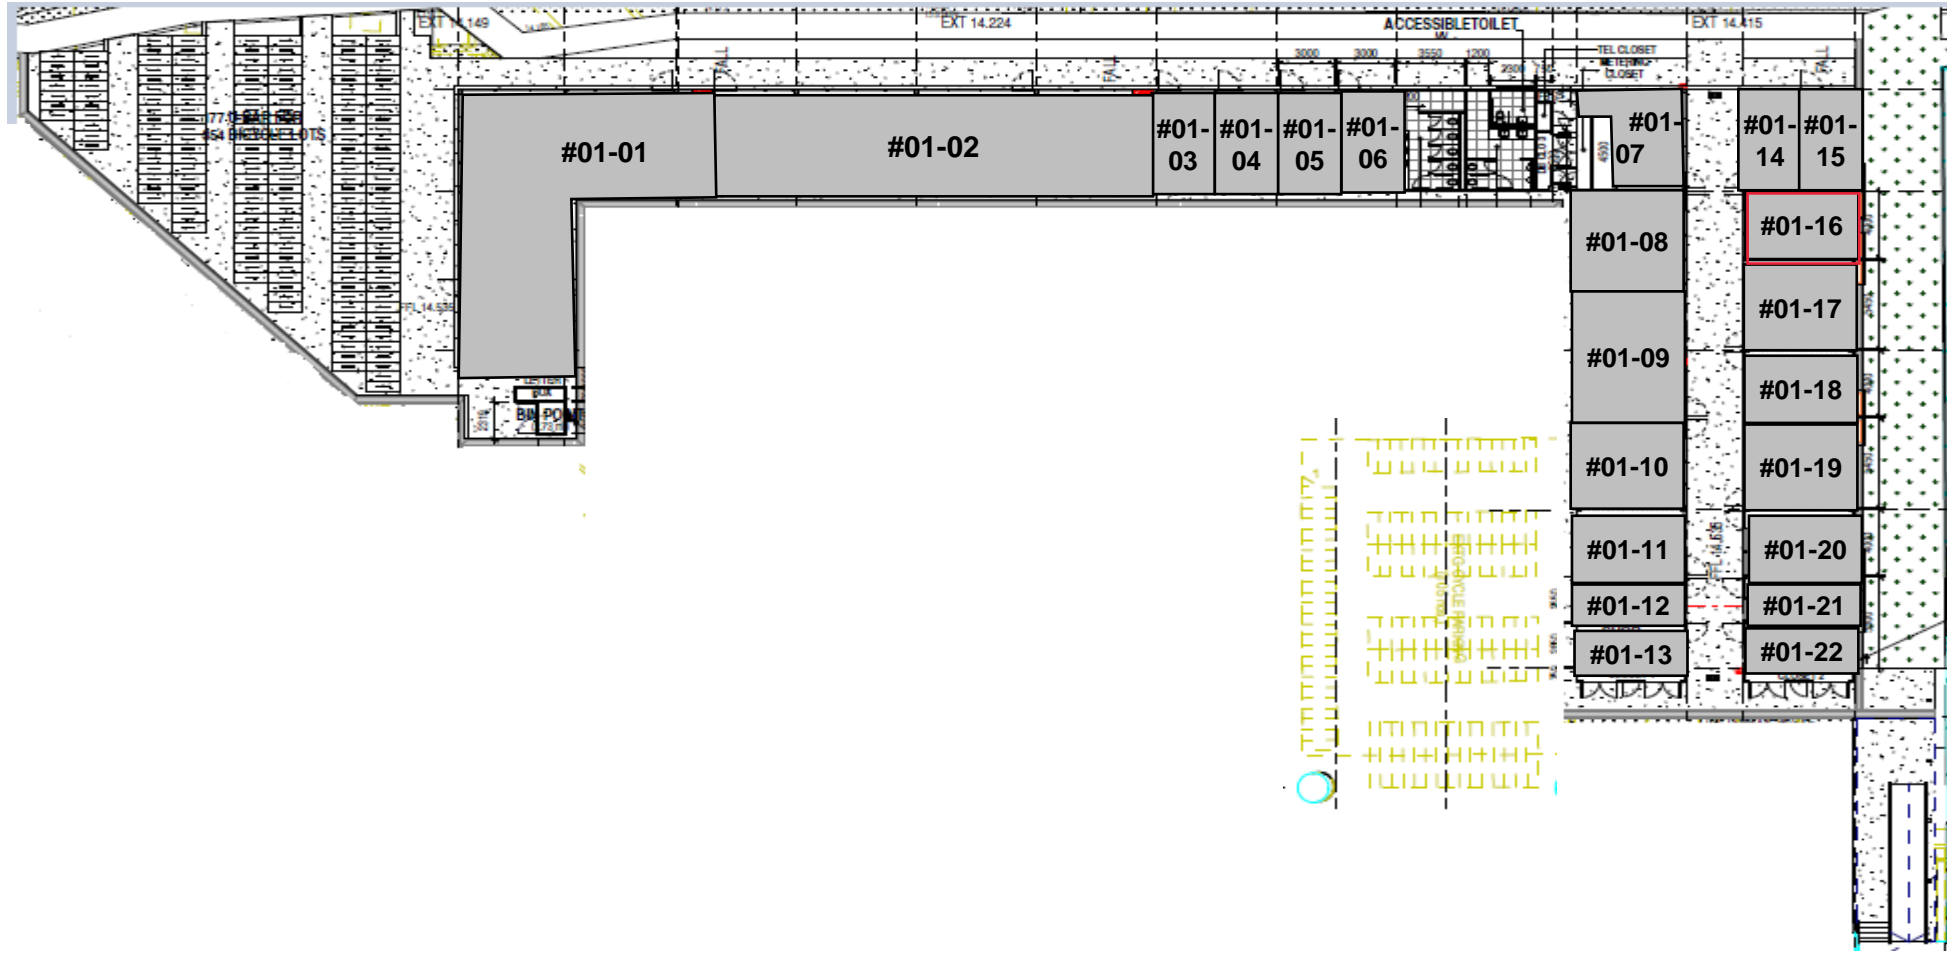

Choa Chu Kang MRT Interim Shops Layout Plan

(Floor Plan & Area Subject to Changes)

Choa Chu Kang Loop

Existing Choa Chu Kang Bus Interchange

Existing Choa Chu Kang MRT Station