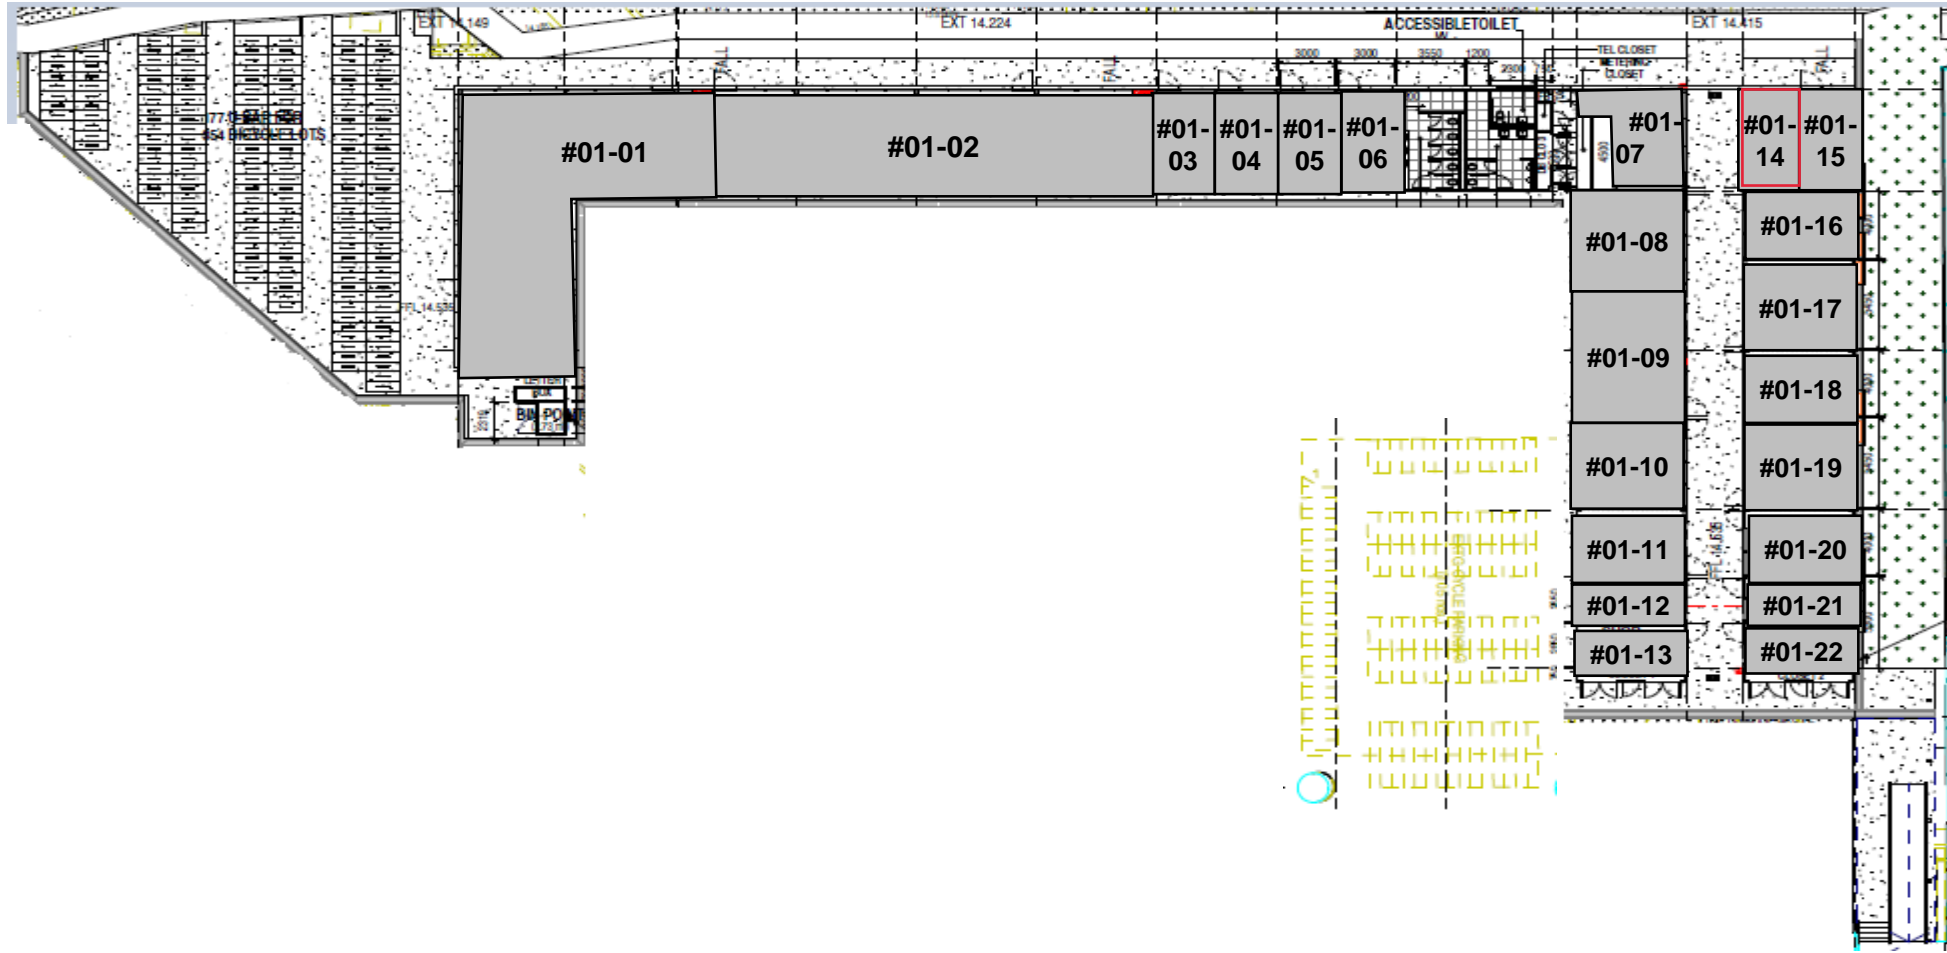

Choa Chu Kang MRT Interim Shops Layout Plan

(Floor Plan & Area Subject to Changes)

Choa Chu Kang Loop

Existing Choa Chu Kang Bus Interchange

Existing Choa Chu Kang MRT Station