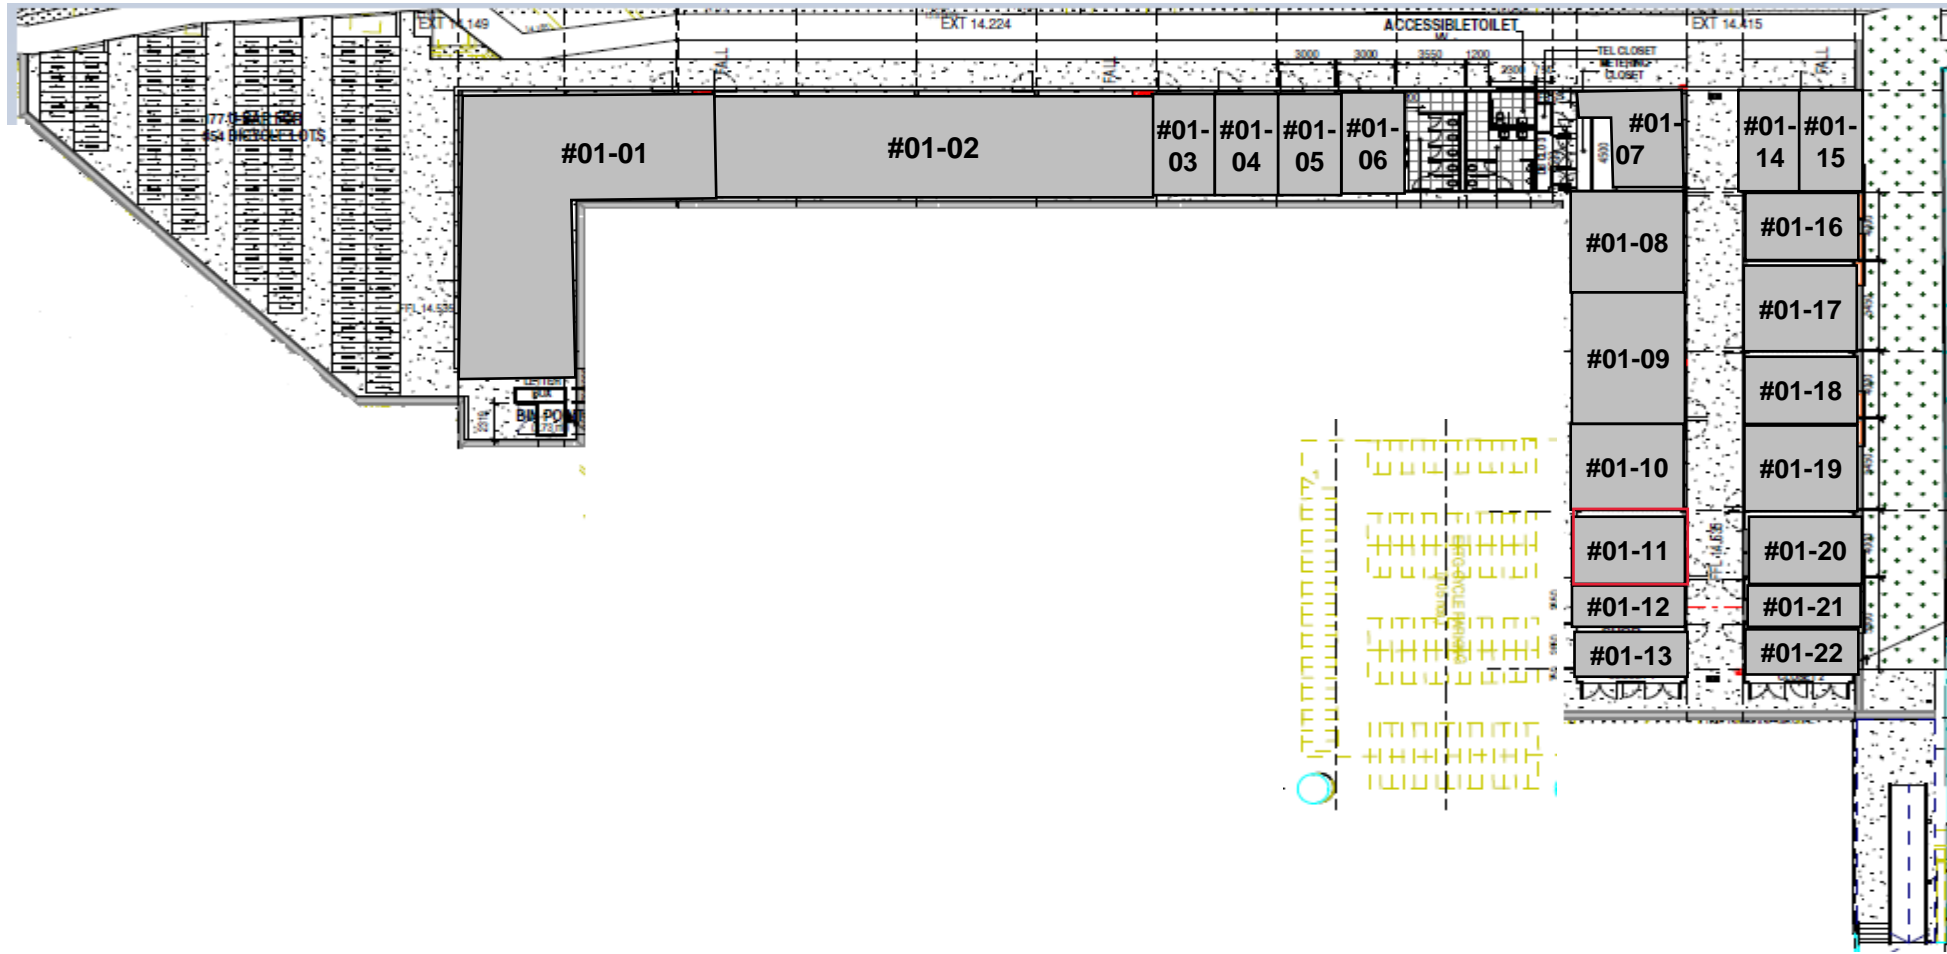

Choa Chu Kang MRT Interim Shops Layout Plan

(Floor Plan & Area Subject to Changes)

Choa Chu Kang Loop

Existing Choa Chu Kang Bus Interchange

Existing Choa Chu Kang MRT Station