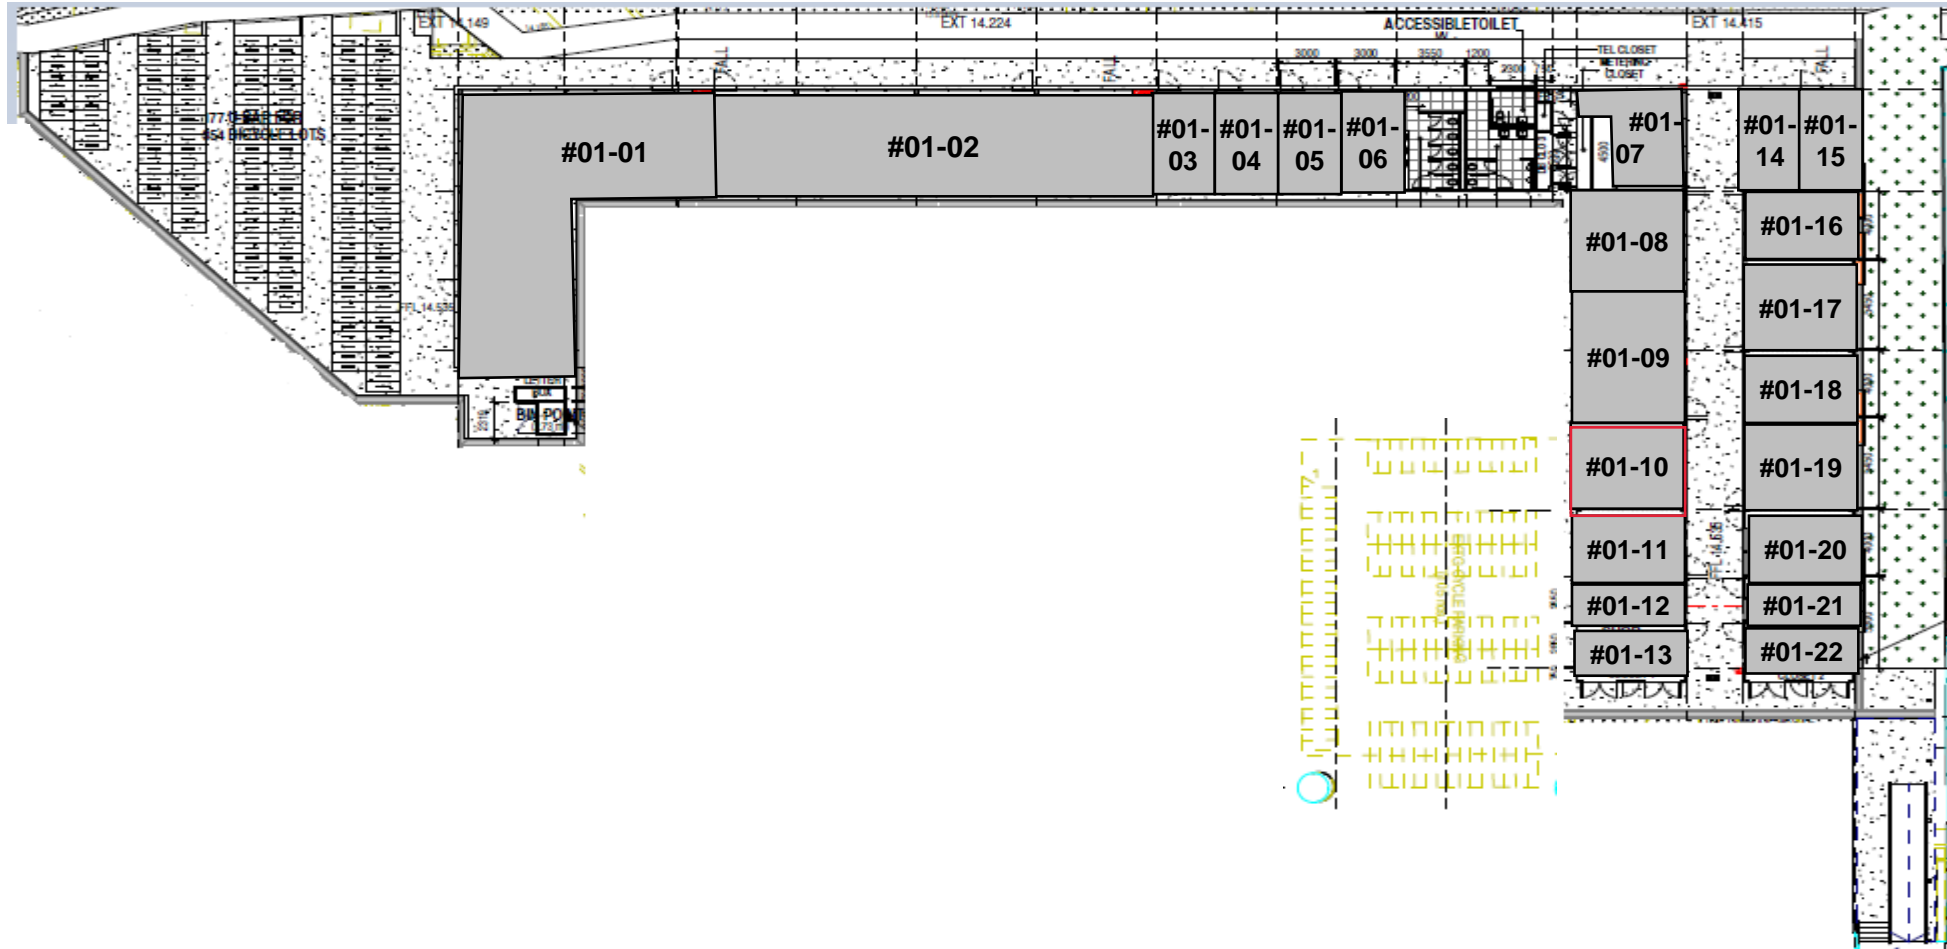

Choa Chu Kang MRT Interim Shops Layout Plan

(Floor Plan & Area Subject to Changes)

Choa Chu Kang Loop

Existing Choa Chu Kang Bus Interchange

Existing Choa Chu Kang MRT Station