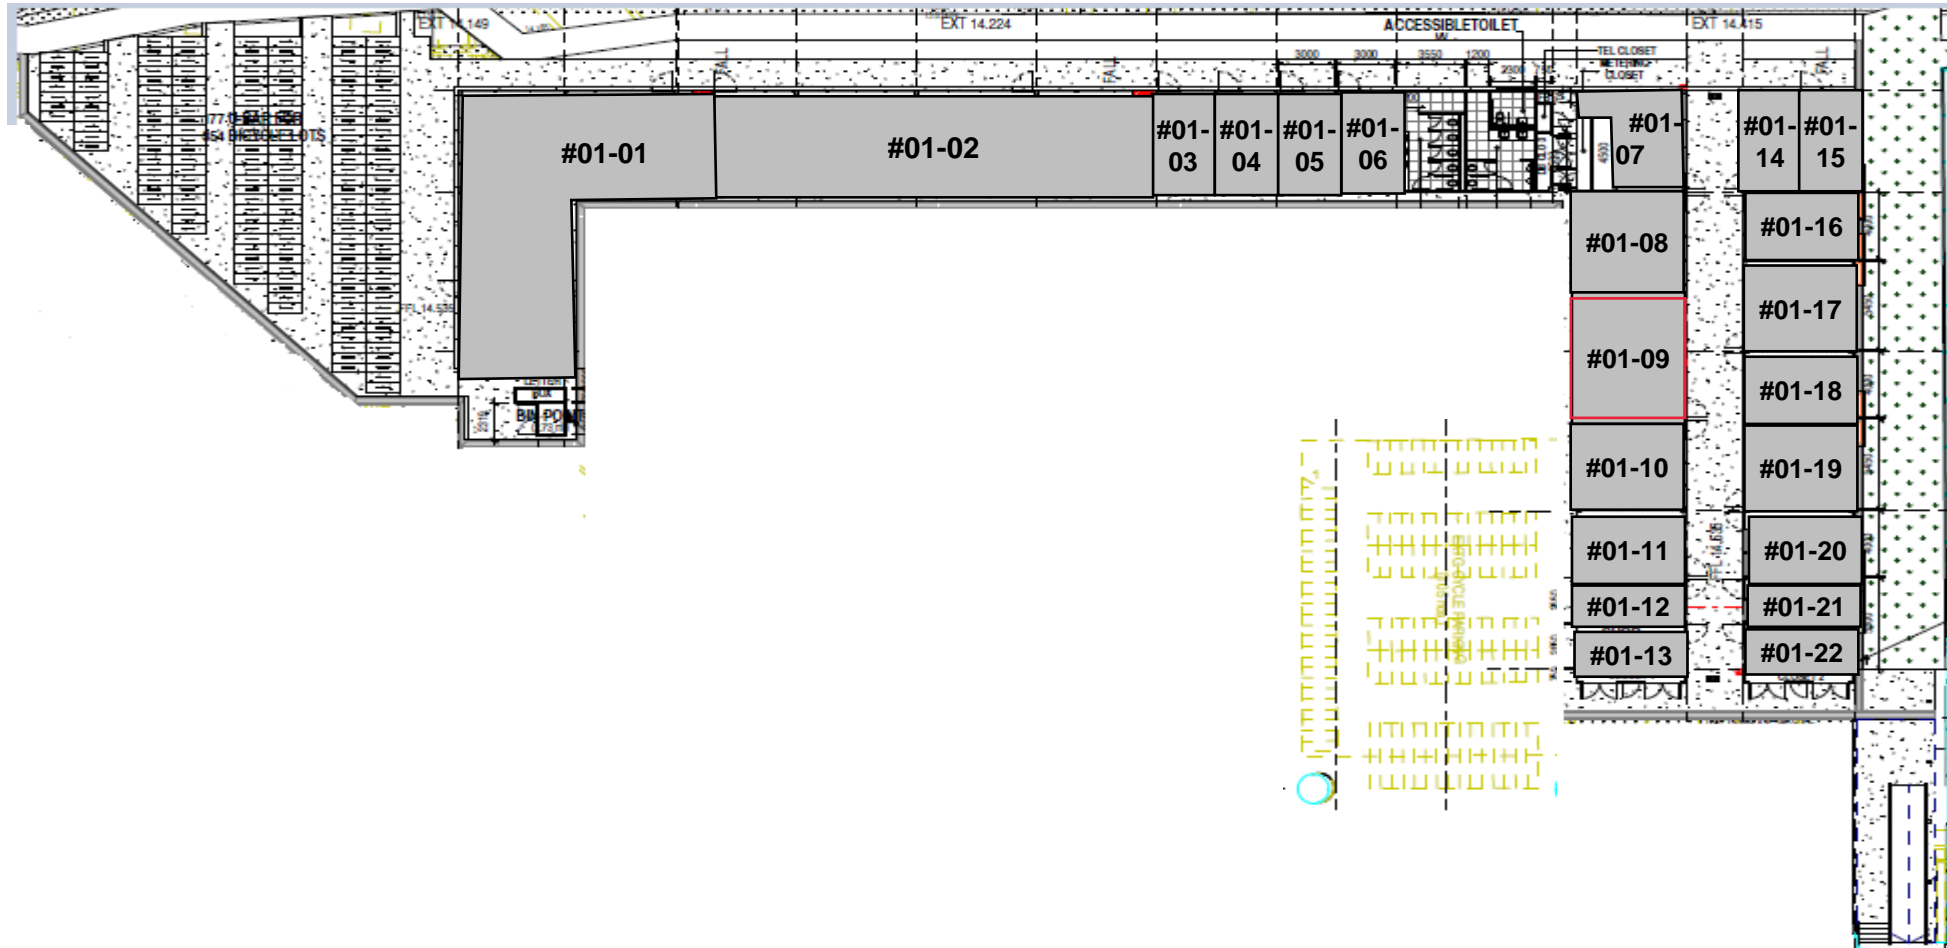

Choa Chu Kang MRT Interim Shops Layout Plan

(Floor Plan & Area Subject to Changes)

Choa Chu Kang Loop

Existing Choa Chu Kang Bus Interchange

Existing Choa Chu Kang MRT Station