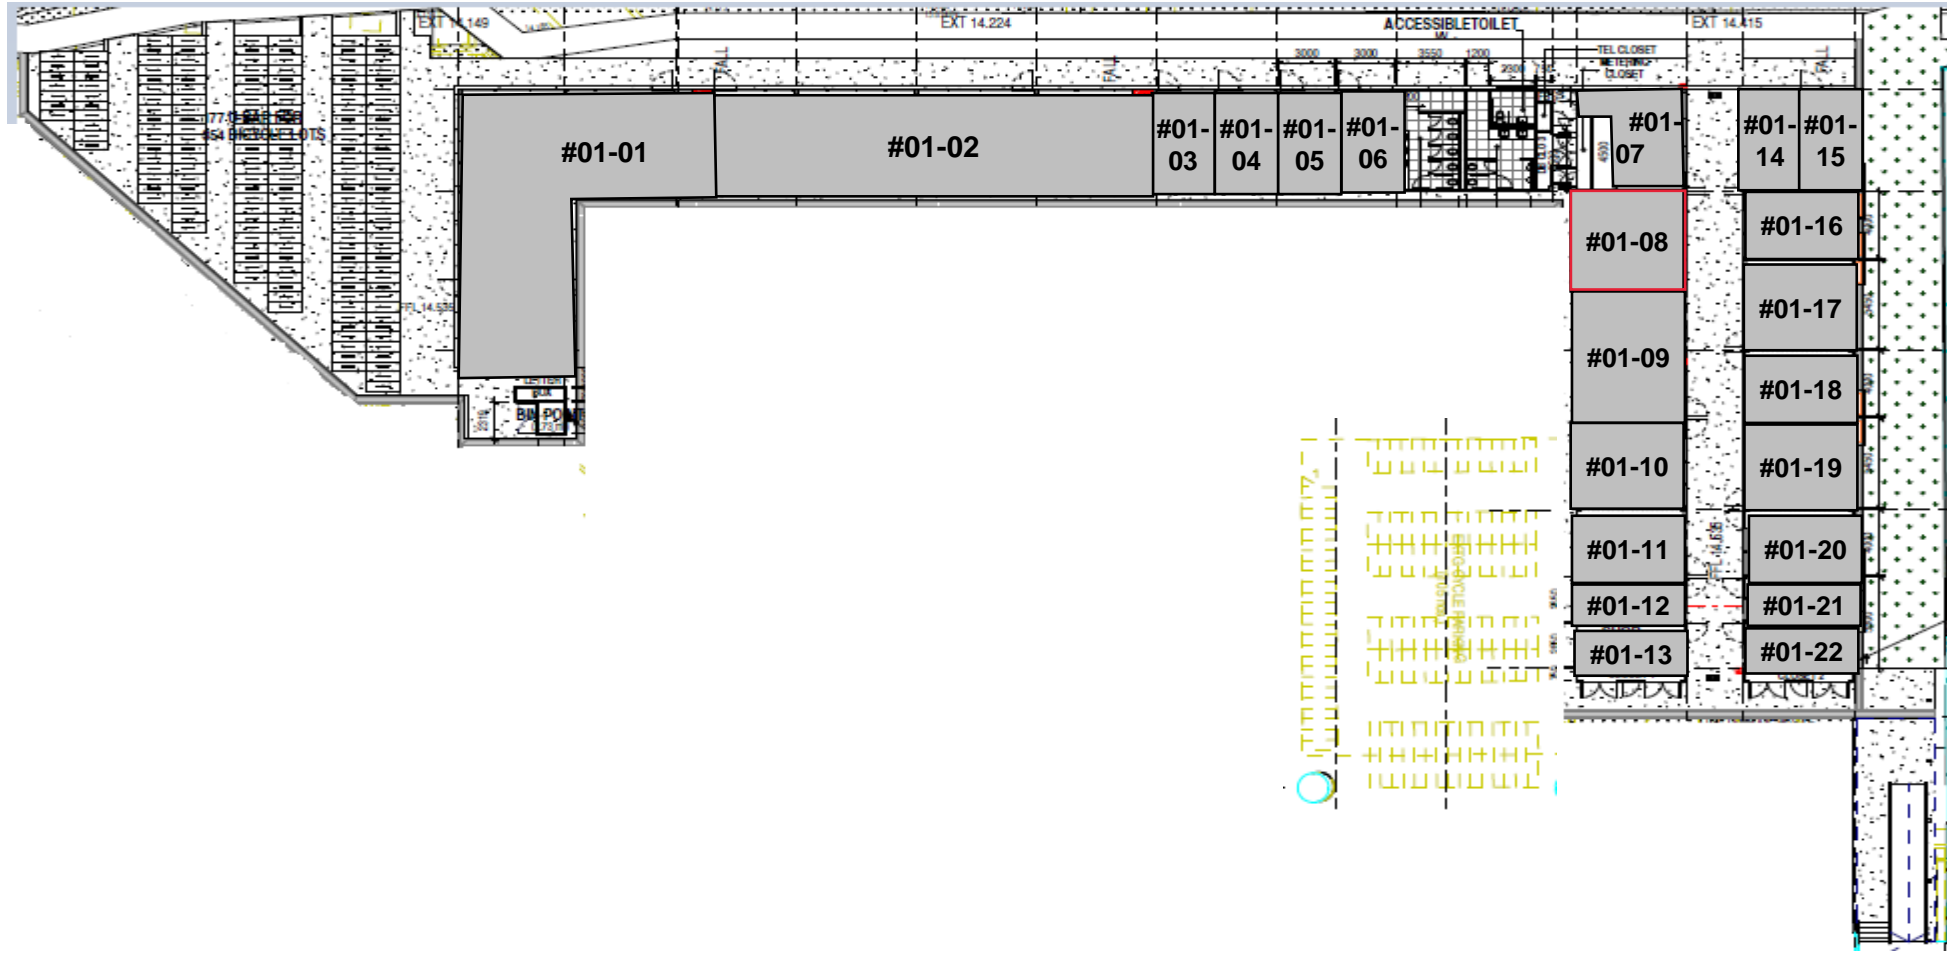

Choa Chu Kang MRT Interim Shops Layout Plan

(Floor Plan & Area Subject to Changes)

Choa Chu Kang Loop

Existing Choa Chu Kang Bus Interchange

Existing Choa Chu Kang MRT Station