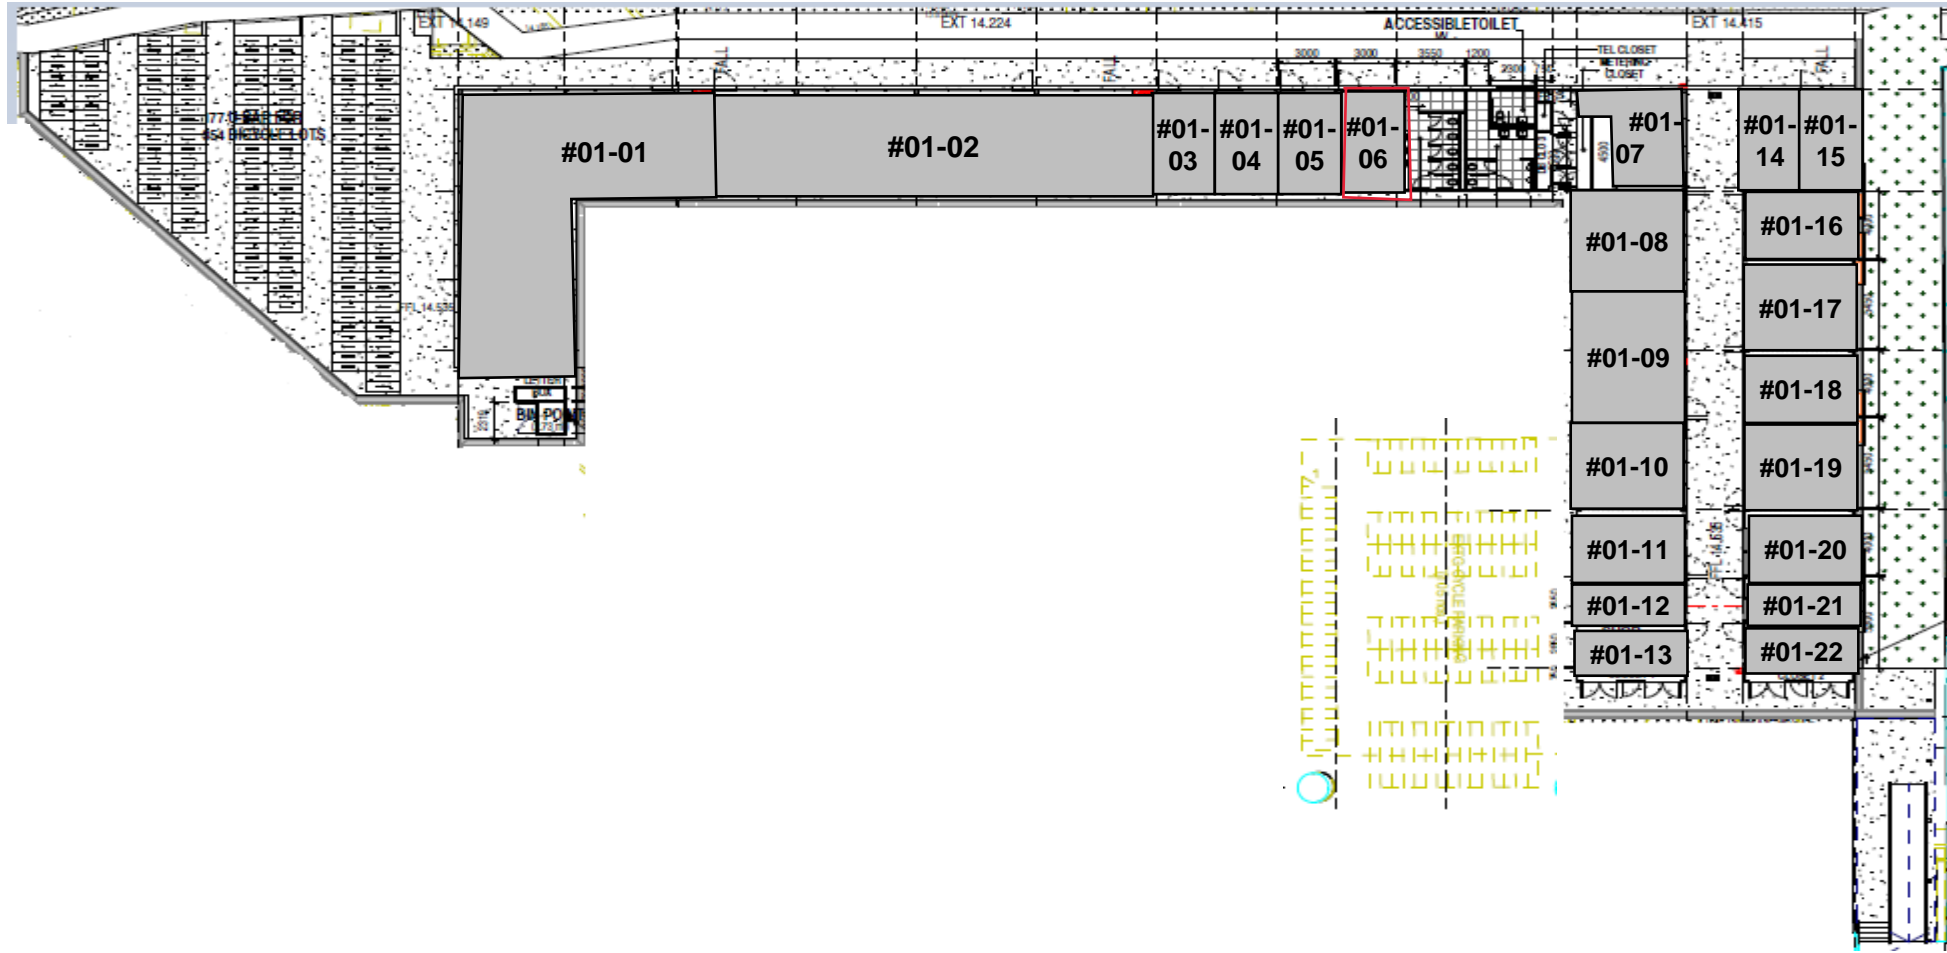

Choa Chu Kang MRT Interim Shops Layout Plan

(Floor Plan & Area Subject to Changes)

Choa Chu Kang Loop

Existing Choa Chu Kang Bus Interchange

Existing Choa Chu Kang MRT Station