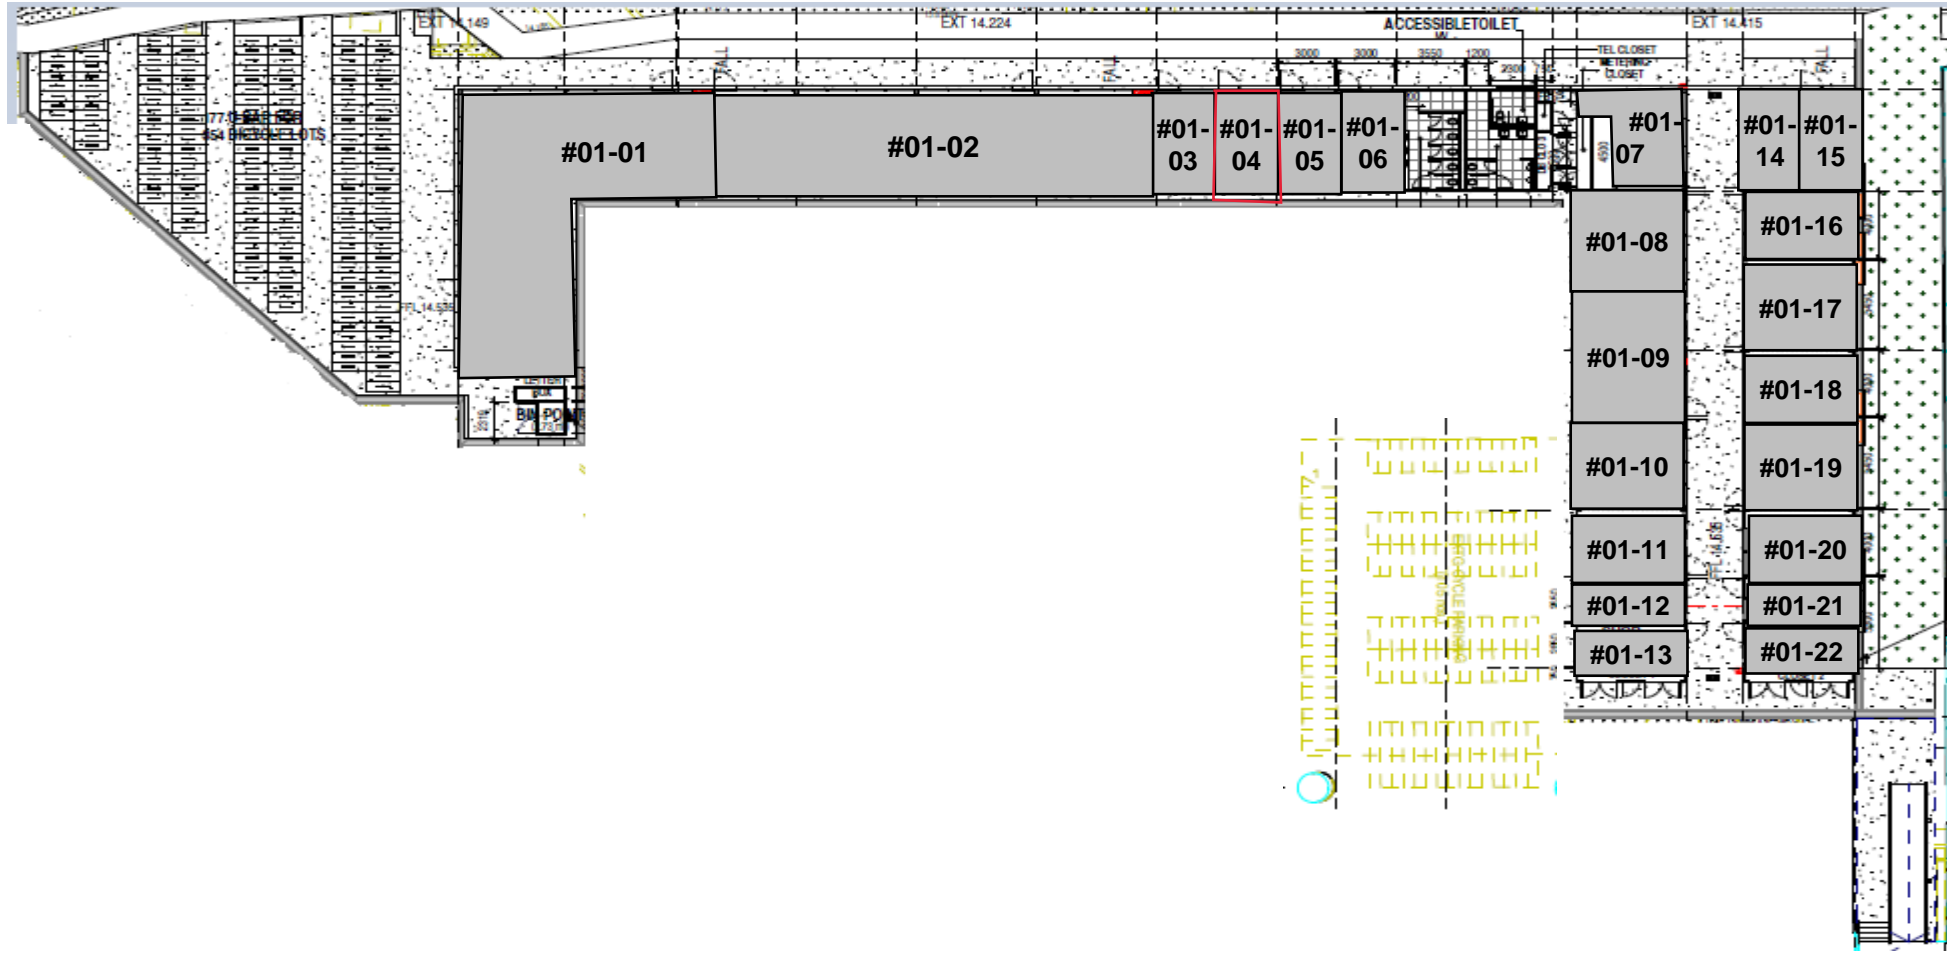

Choa Chu Kang MRT Interim Shops Layout Plan

(Floor Plan & Area Subject to Changes)

Choa Chu Kang Loop

Existing Choa Chu Kang Bus Interchange

Existing Choa Chu Kang MRT Station