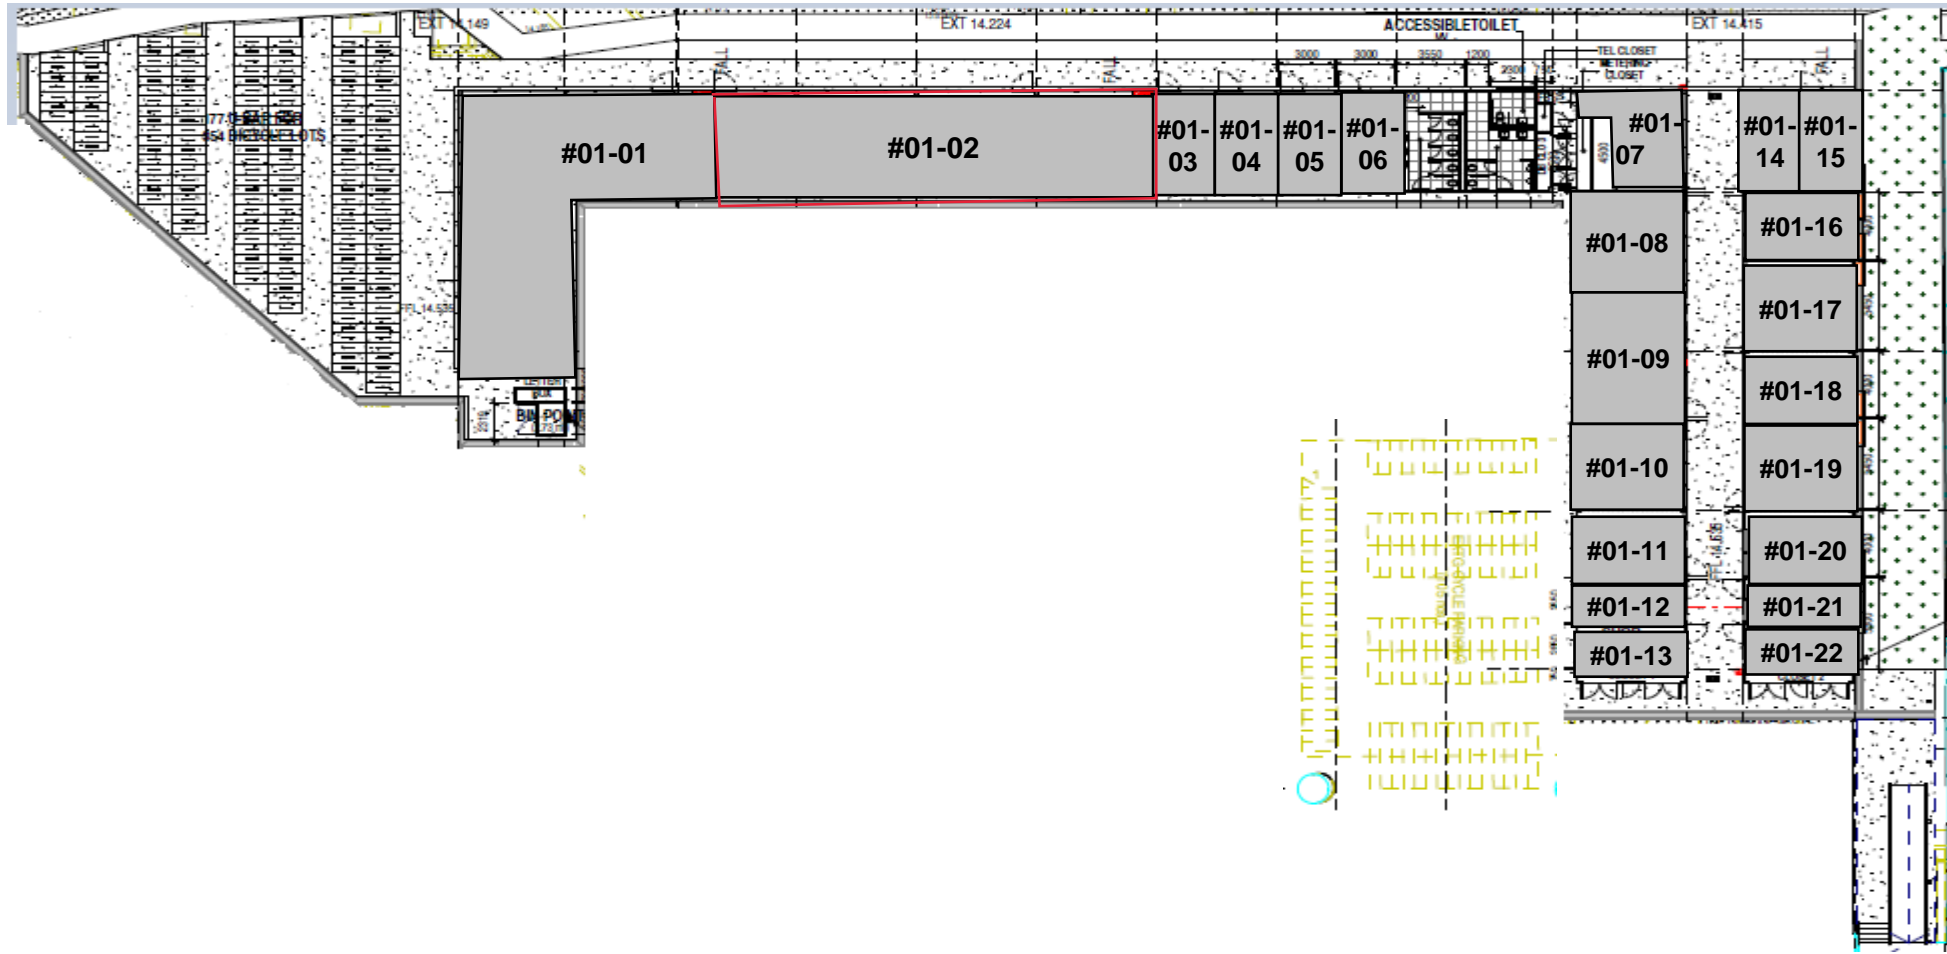

Choa Chu Kang MRT Interim Shops Layout Plan

(Floor Plan & Area Subject to Changes)

Choa Chu Kang Loop

Existing Choa Chu Kang Bus Interchange

Existing Choa Chu Kang MRT Station