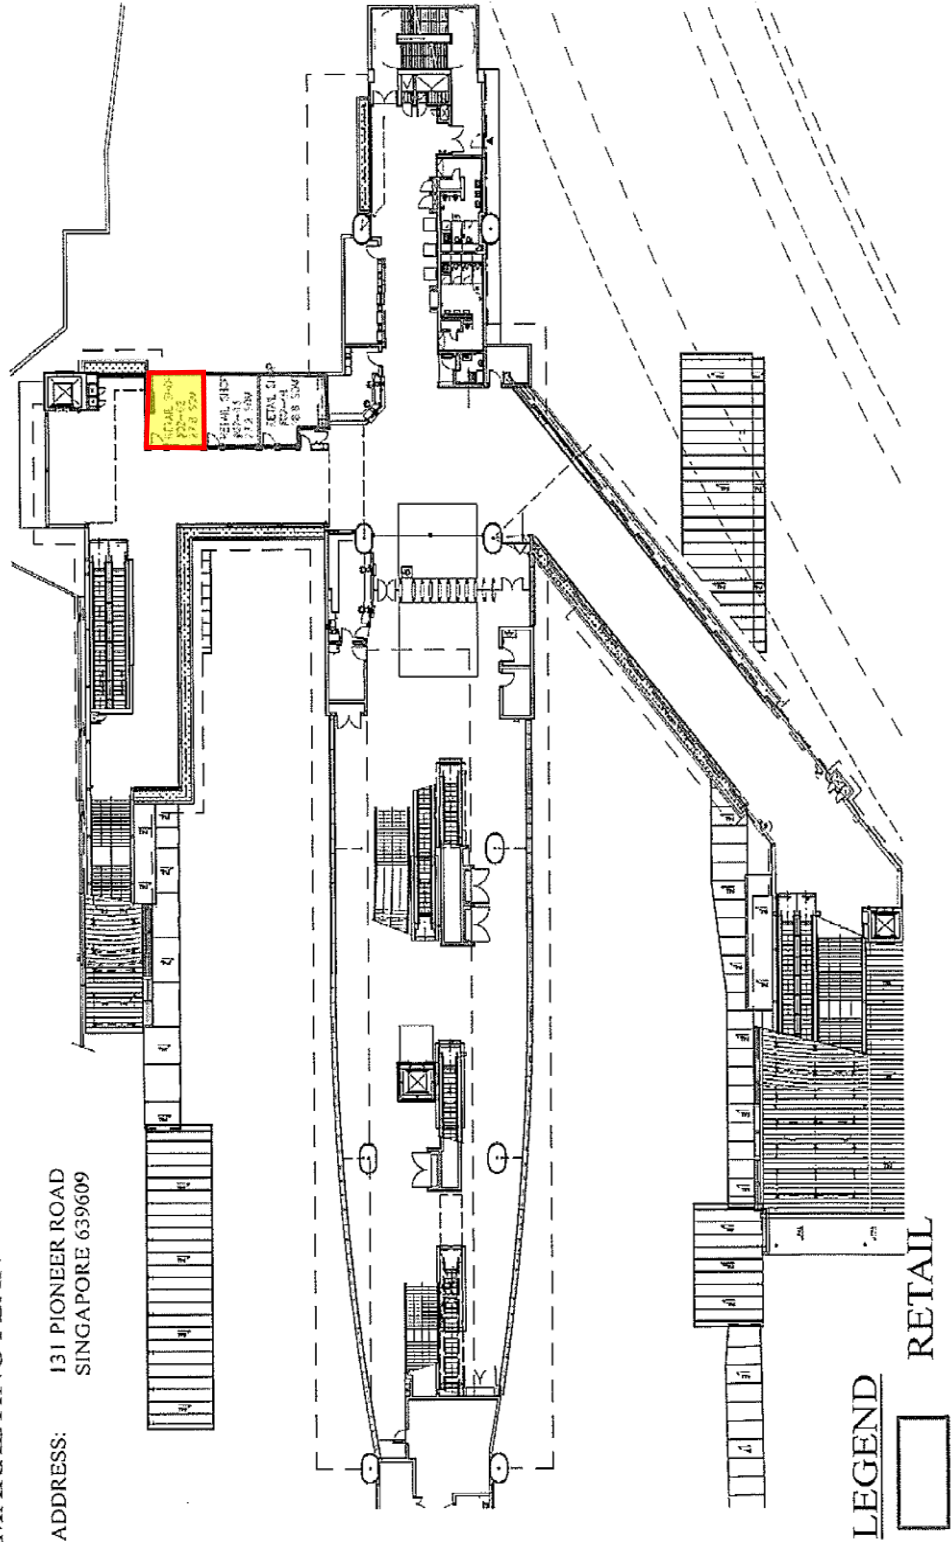

TWE – EW32 – TUAS WEST ROAD
LEVEL 2 – CONCOURSE LEVEL
MARKETING PLAN

ADDRESS: 131 PIONEER ROAD
SINGAPORE 639609

LEGEND

RETAIL