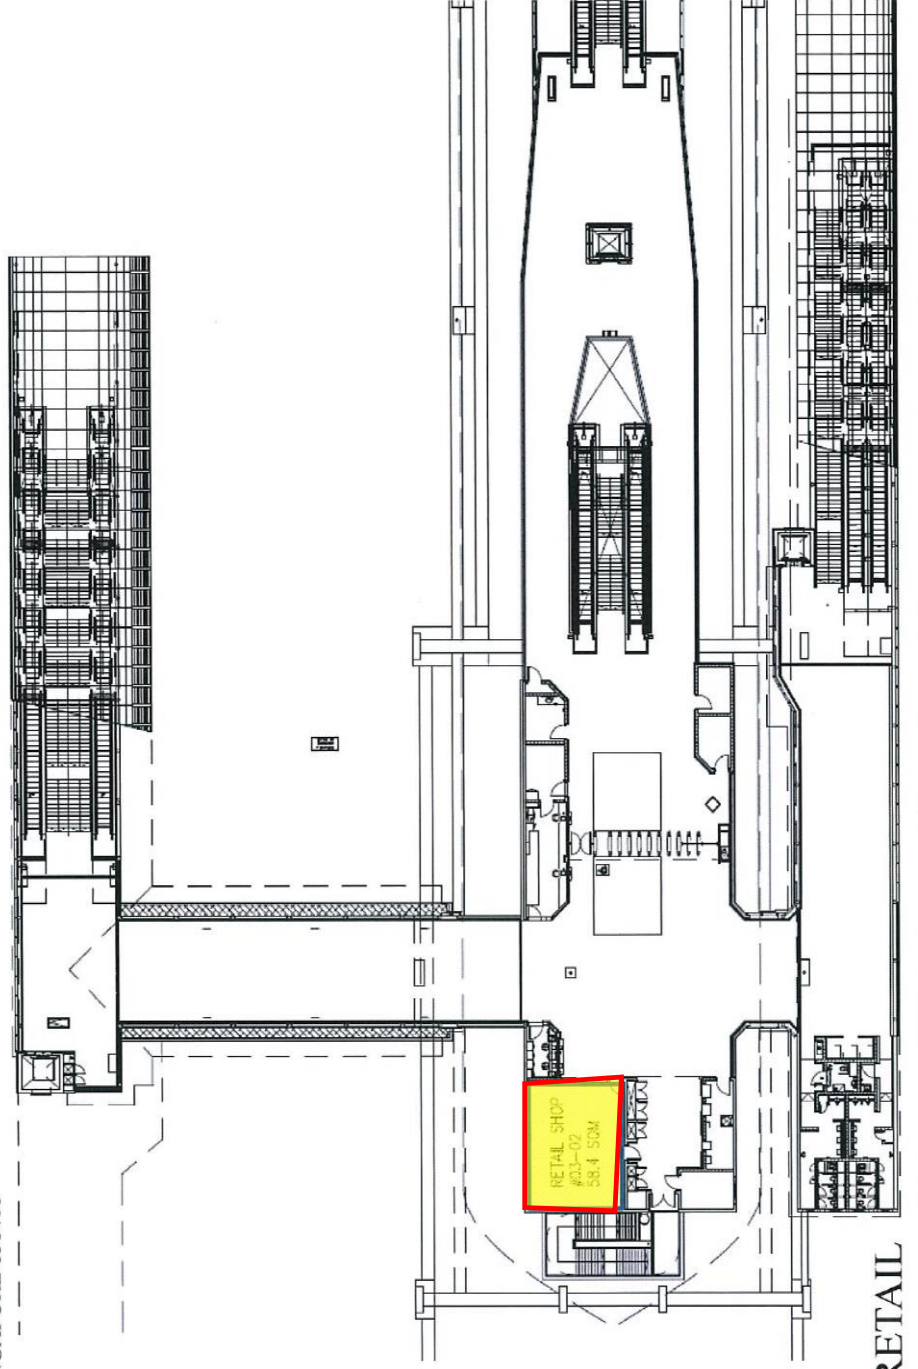

TWE – EW33 – TUAS LINK  
LEVEL 3 – CONCOURSE LEVEL  
MARKETING PLAN

ADDRESS: 20 TUAS WEST DRIVE  
SINGAPORE 638418

LEGEND

 RETAIL