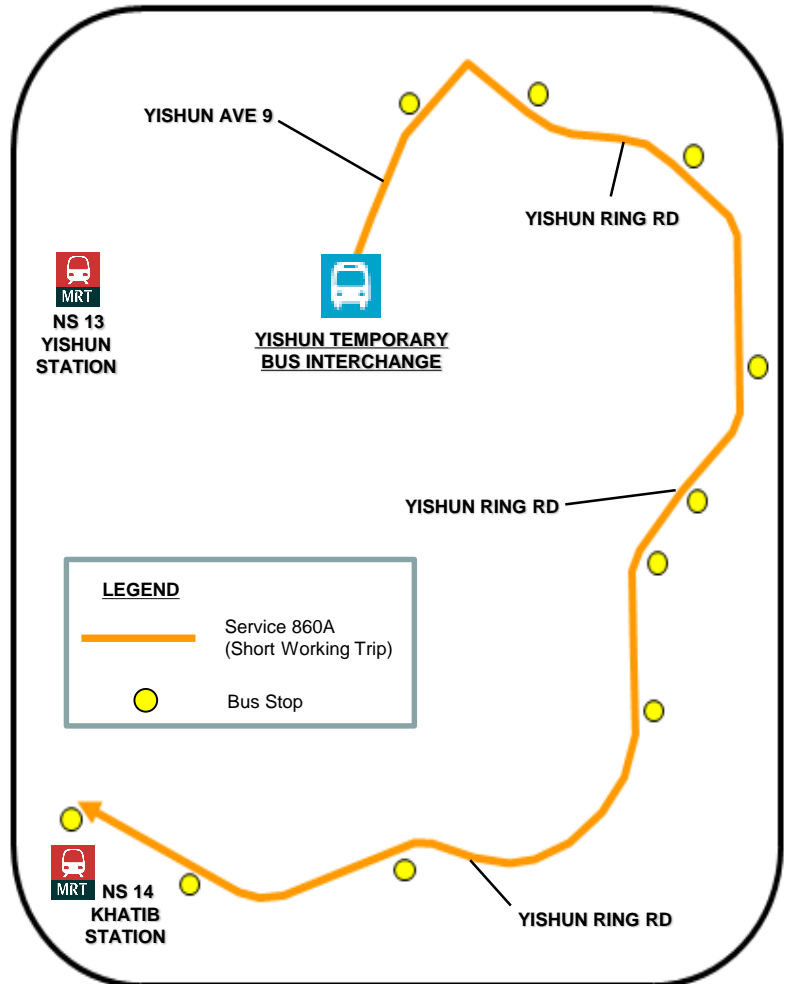

INTRODUCTION OF SHORT TRIPS

Starting 25 May 2015

短程服务从2015年5月25日起运作

860A is a short trip service that complements 860 during morning peak, at the following bus stops:

860A将在早上繁忙时段补助下列860穿行的巴士站:

SMRT	Weekdays		Saturdays		Sundays/PHs	
	1st bus	Last bus	1st bus	Last bus	1st bus	Last bus
Yishun Temp Bus Int to Opp Blk 798 (AM)	0600	0800	-	-	-	-

Bus Stop Code	Road Name	Bus Stop Description
59009	YISHUN CTRL	YISHUN TEMP BUS INT
59179	YISHUN AVENUE 9	BLK 241
59389	YISHUN RING ROAD	OPP BLK 314
59399	YISHUN RING ROAD	OPP BLK 367
59409	YISHUN RING ROAD	EVANGEL FAMILY CH
59419	YISHUN RING ROAD	BLK 413
59639	YISHUN RING ROAD	BET BLKS 445 / 449
59579	YISHUN RING ROAD	Blk 456
59439	YISHUN RING ROAD	BLK 858
59429	YISHUN RING ROAD	BLK 846
59569	YISHUN RING ROAD	OPP BLK 798