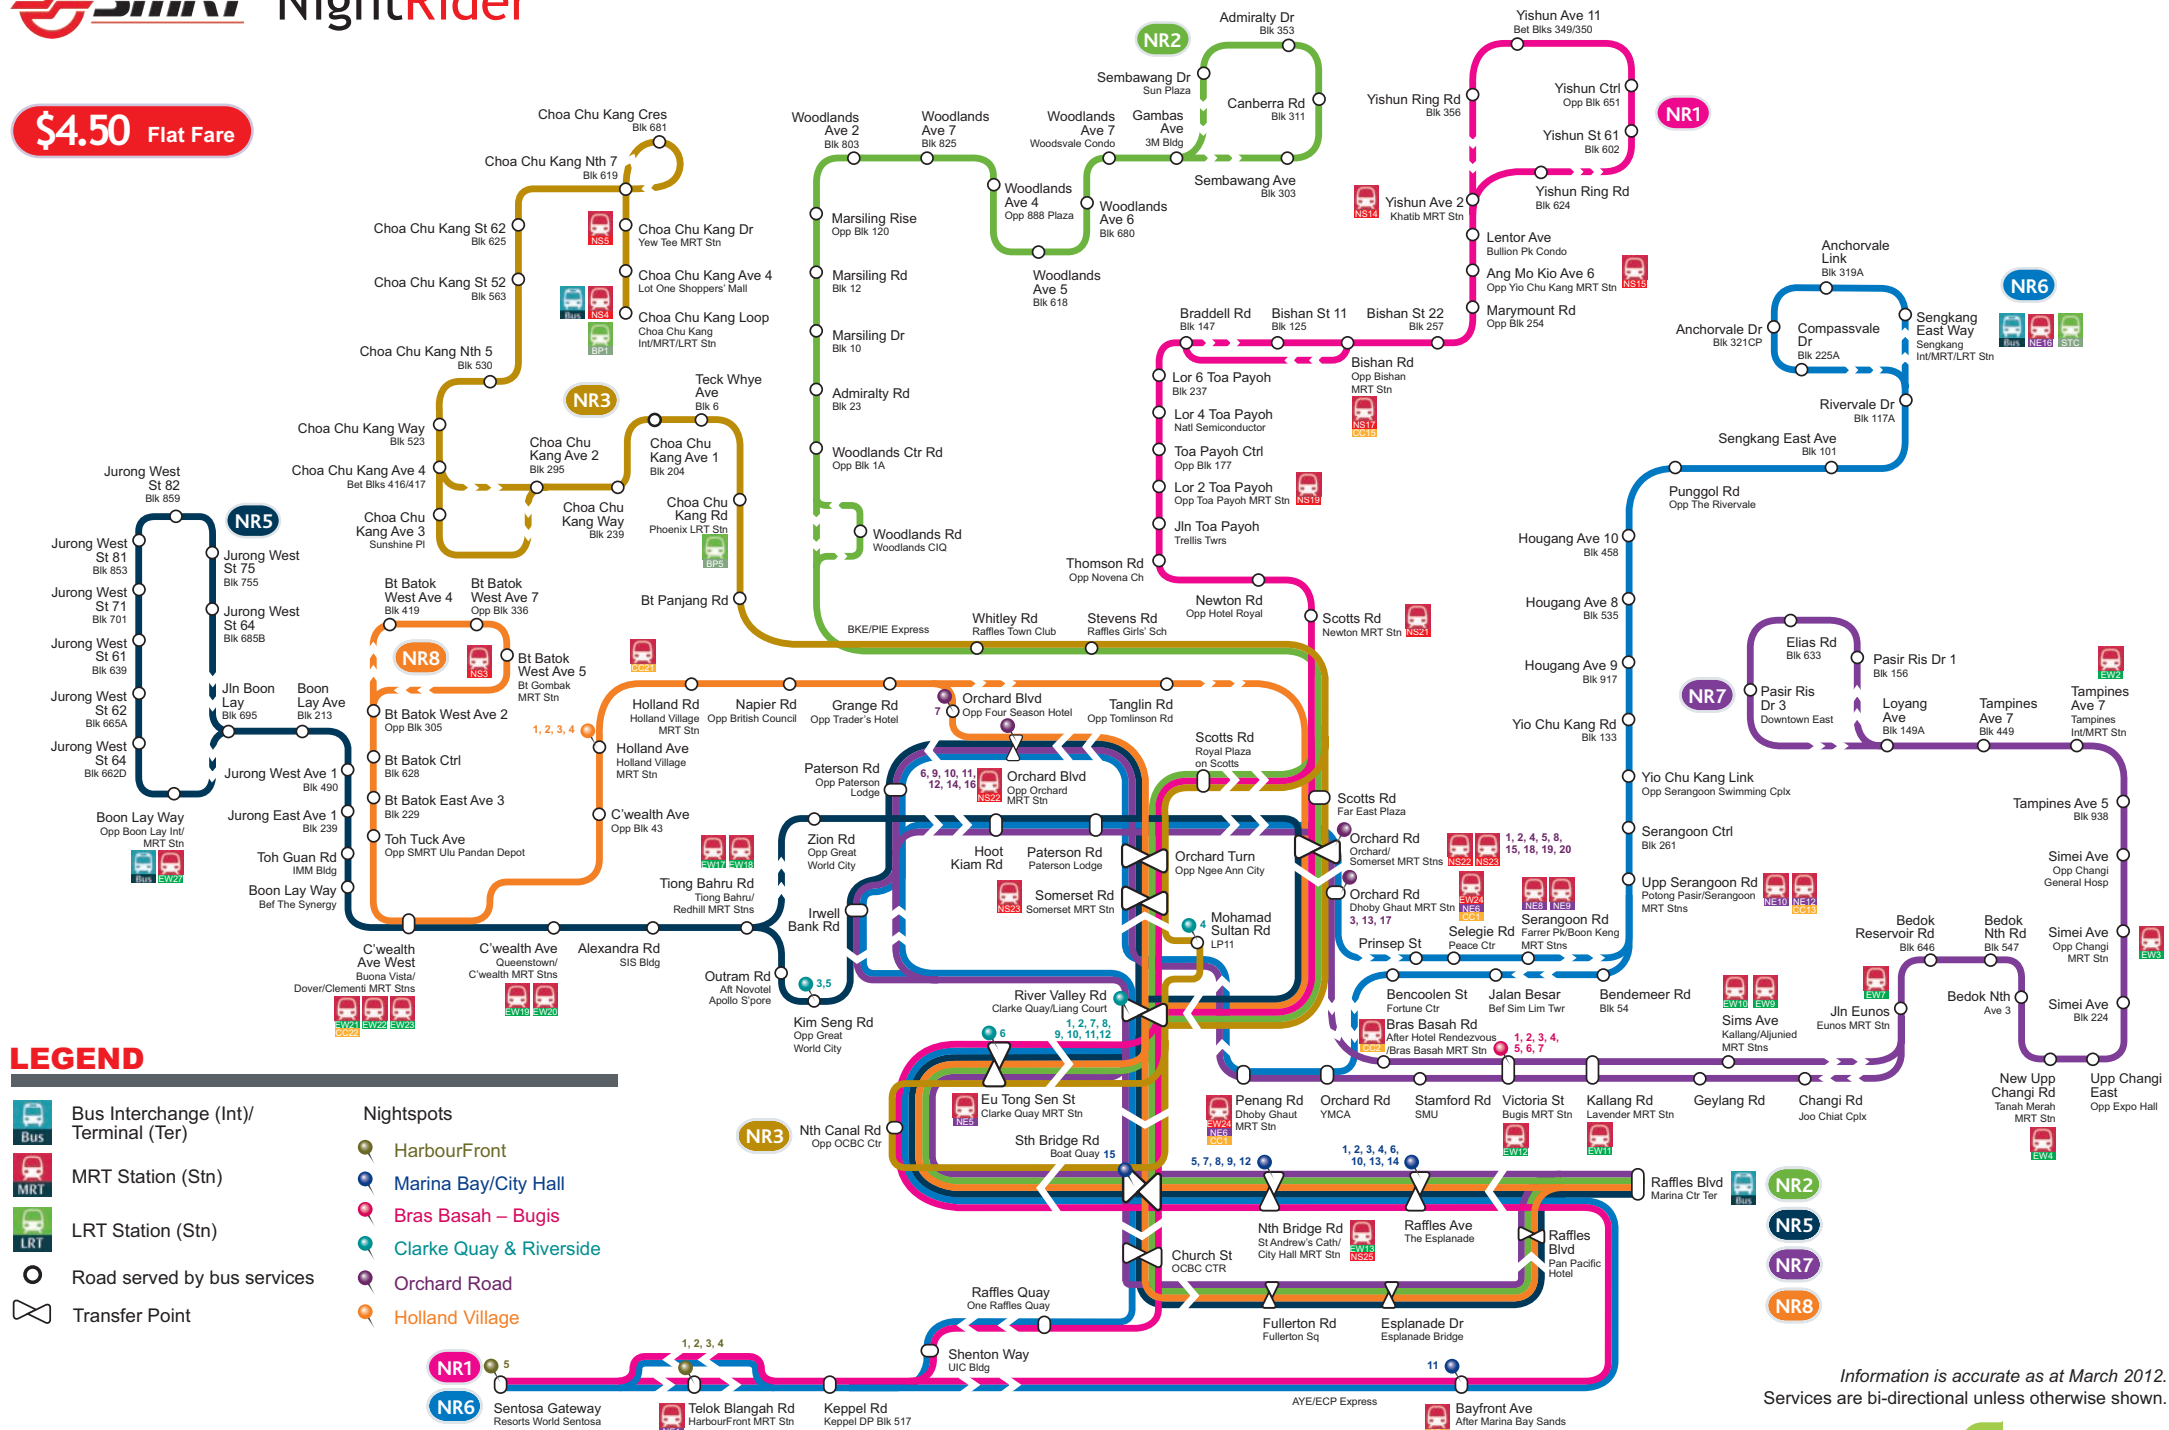

\$4.50 Flat Fare

LEGEND

- Bus Interchange (Int)/ Terminal (Ter)
- MRT Station (Stn)
- LRT Station (Stn)
- Road served by bus services
- Transfer Point

Nightspots

- HarbourFront
- Marina Bay/City Hall
- Bras Basah – Bugis
- Clarke Quay & Riverside
- Orchard Road
- Holland Village

LAST BUS DEPARTURE TIMING

Bus timing is subject to traffic conditions.

NR1	Sentosa Gateway Yishun Ring Rd, Bus stop: Blk 798 Frequency: 24-25 mins	Last Bus: 4.25am Last Bus: 3.46am
NR2	Marina Centre Sembawang Dr, Bus stop: Sun Plaza Frequency: 30 mins	Last Bus: 4.30am Last Bus: 3.32am
NR3	Choa Chu Kang Int North Canal Rd, Bus stop: Opp OCBC Ctr Frequency: 30 mins	Last Bus: 3.30am Last Bus: 4.29am
NR5	Marina Centre Jurong West St 75, Bus stop: Blk 755 Frequency: 30 mins	Last Bus: 4.30am Last Bus: 3.52am
NR6	Sentosa Gateway Compassvale Dr, Bus stop: Blk 225A Frequency: 27-28 mins	Last Bus: 4.35am Last Bus: 3.45am
NR7	Marina Centre Pasir Ris Dr 3, Bus stop: Opp Loyang Pt Frequency: 25-30 mins	Last Bus: 4.35am Last Bus: 3.55am
NR8	Marina Centre Bukit Batok West Ave 5, Bus stop: Blk 531 Frequency: 25 mins	Last Bus: 4.35am Last Bus: 4.08am

OPERATING HOURS

- Fridays, Saturdays and eve of Public Holidays
- 11.30pm to 4.35am

FREE TRANSFER

- Pay by CEPAS (ez-link) card to enjoy 1 free transfer to another NightRider service within 45 minutes of alighting
- Concessionary travel and transfer rebates are not applicable