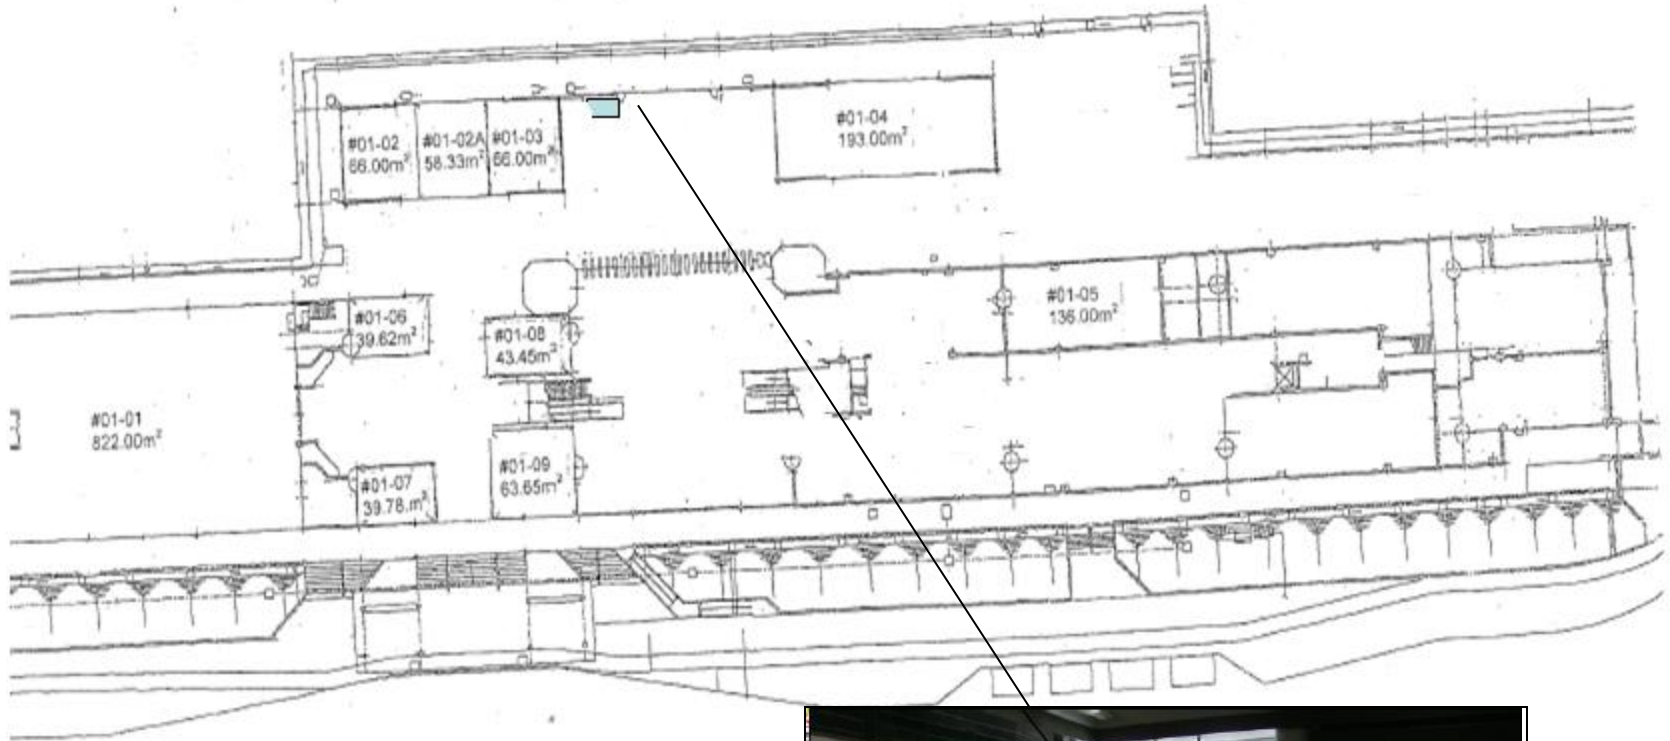

Yew Tee MRT Station

ES-01 (1.5m by 1.5m)