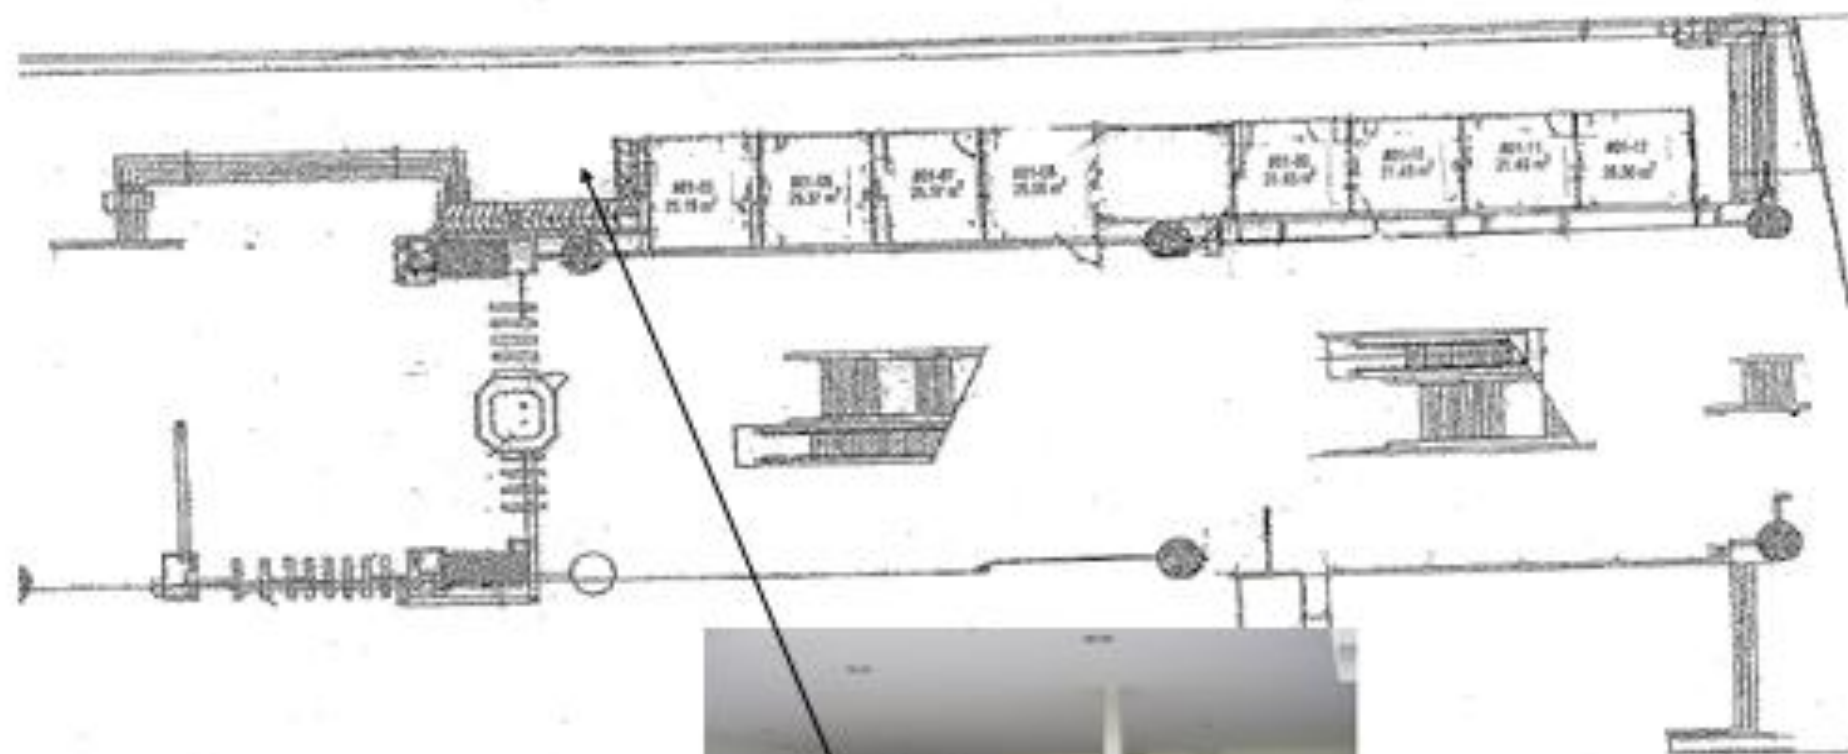

Paya Lebar MRT Station

SingPost Centre

ES-01(2m x 1m)