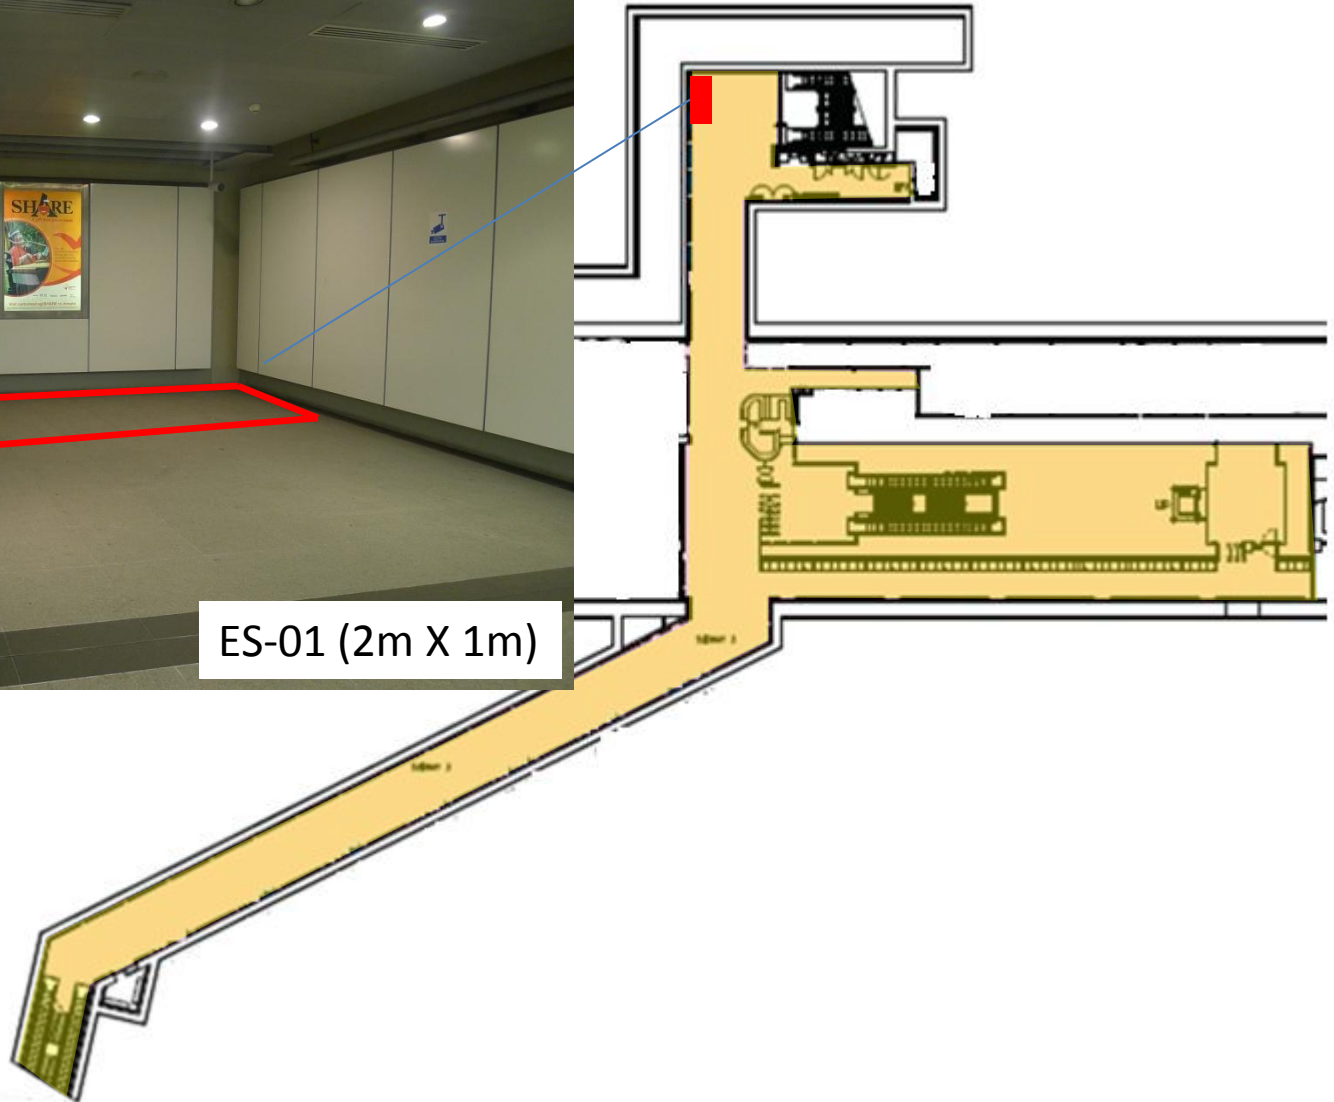

Marymount Concourse

ES-01 (2m X 1m)

Electrical point