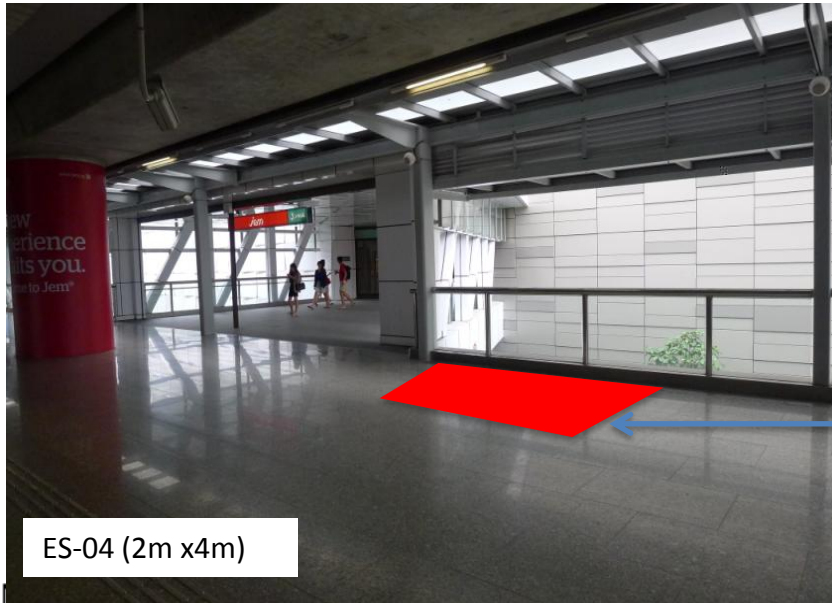

Jurong East MRT Station

ES-04 (2m x 4m)

LINKWAY TO JEM SHOPPING MALL

CONCOURSE LEVEL