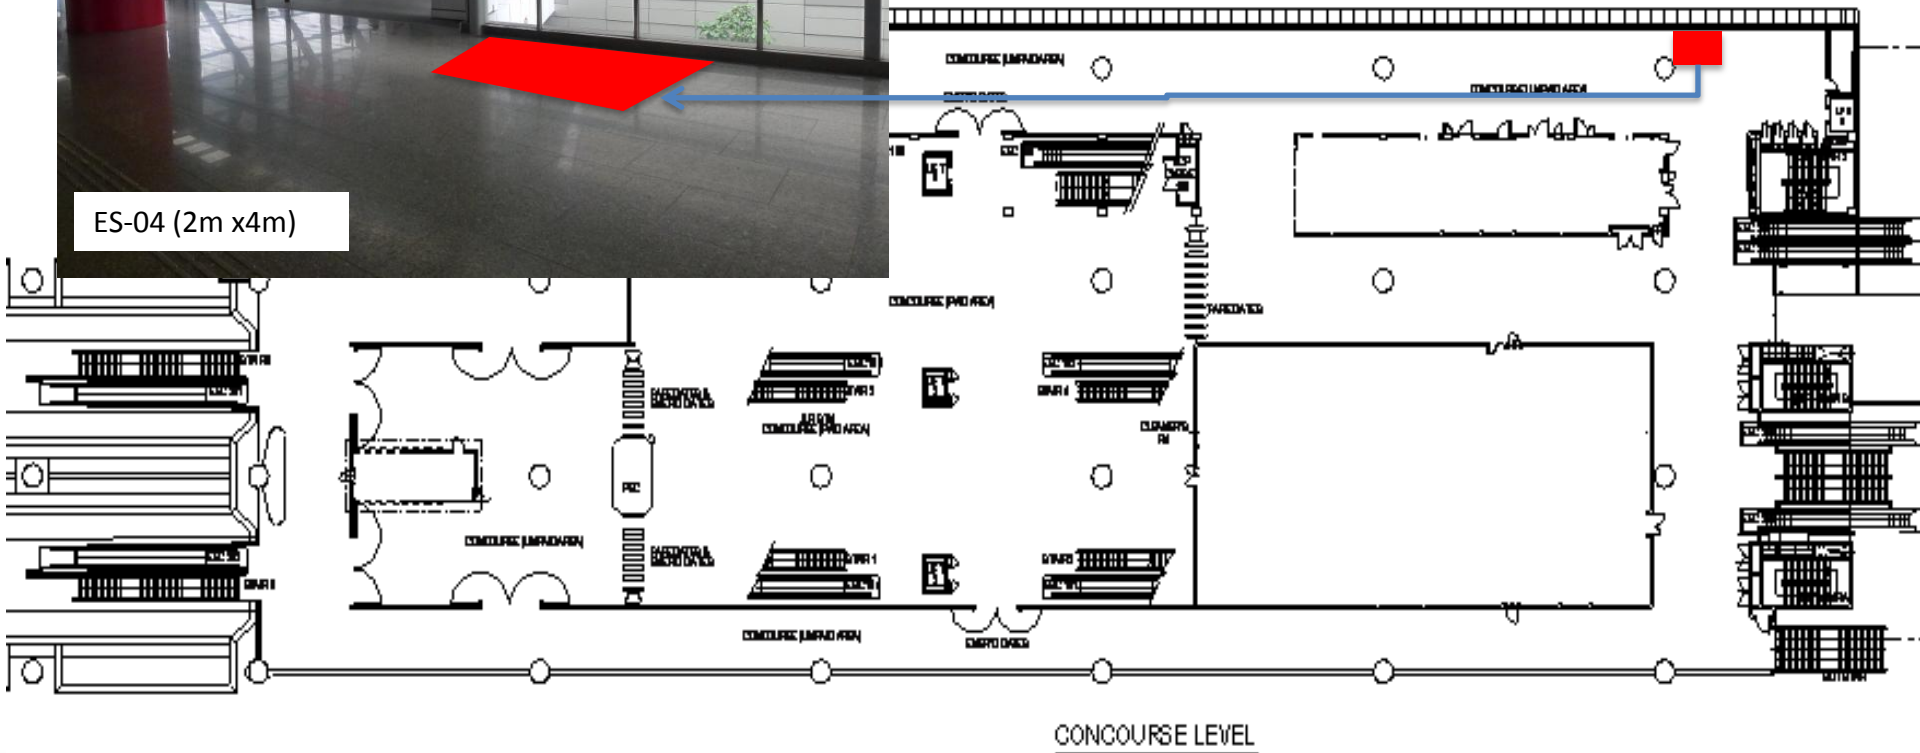

Jurong East MRT Station

ES-04 (2m x 4m)

LINKWAY TO JEM SHOPPING MALL

CONCOURSE LEVEL