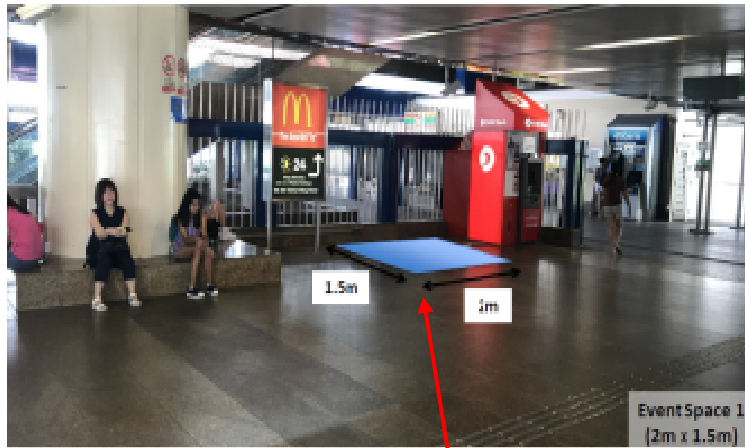

# Khatib MRT Station

**ES-02**  
(2m by 1.5m)

**ES-01**  
2m by 2m