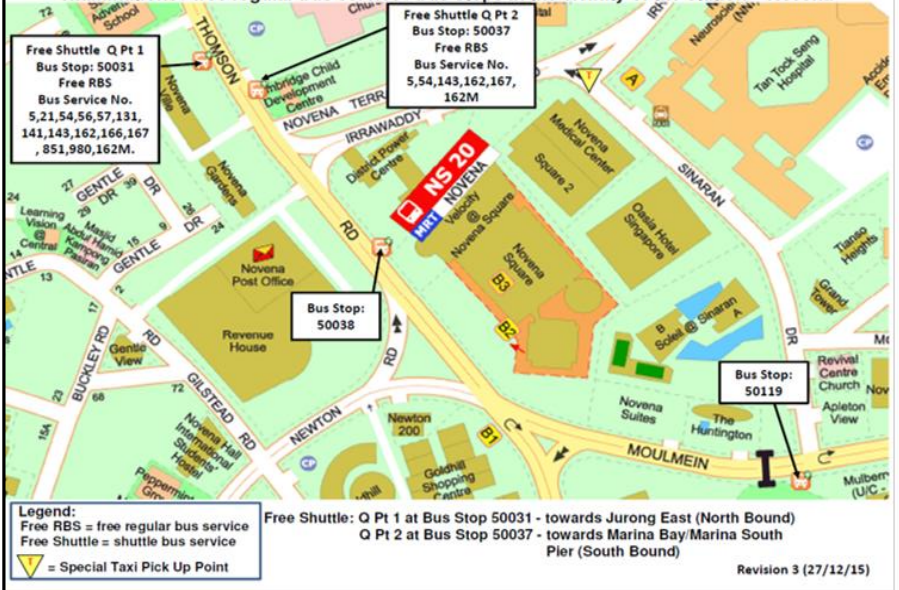

# All public bus services at this location are free when Train Service is Affected.

Taxi Services:

Nearest Taxi Stand:	Exit B; Novena Square Shopping Centre Exit A; Square 2 Shopping Centre
Taxi Booking Service Hotlines:	SMRT Taxis - 6555 8888 Comfort Taxi - 6552 1111 Premier Taxis - 6363 6888 Trans Cab – 6555 3333

For information on integrated transportation services, please contact TransitLink Hotline at 1800-225 5663. You can also contact SMRT Customer Relations Centre at 1800-336 8900.

有关地铁及巴士路线询问，请拨热线 1800-225 5663 向通联有限公司联络。您也可以联络 SMRT 客户服务中心热线号码 1800-336 8900。

5. Queue points for free shuttle bus service / special taxi service for student taking major examinations / free regular bus service / bus stops in the vicinity of the station – Novena

Note:

Free RBS	When activated, all regular buses (regardless of operator) at the designated bus stops are free boarding. (refer to “Free RBS” on the map)
Free Shuttle	When activated, these buses will stop at each MRT station of the affected sector as a form bridging between stations (free boarding). (refer to “Free Shuttle” on the map)