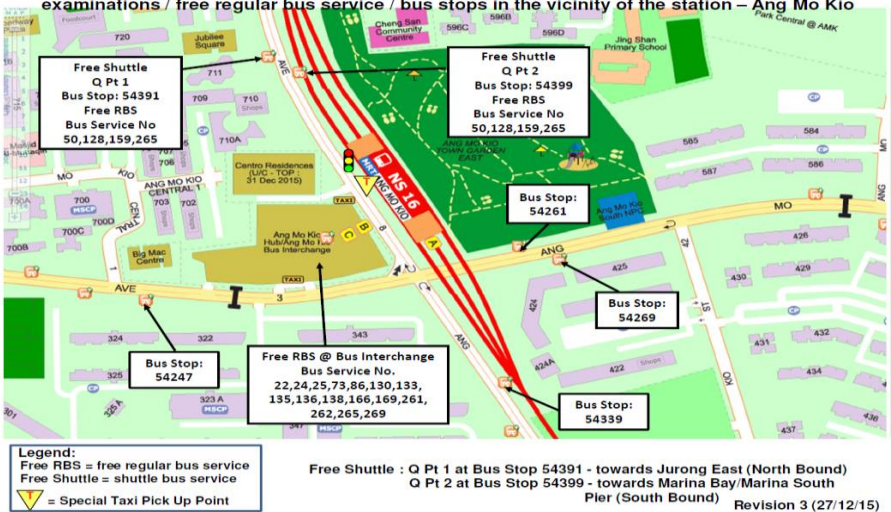

5. Queue points for free shuttle bus service / special taxi service|for student taking major examinations / free regular bus service / bus stops in the vicinity of the station – Ang Mo Kio

Note:

Free RBS	When activated, all regular buses (regardless of operator) at the designated bus stops are free boarding. (refer to “Free RBS” on the map)
Free Shuttle	When activated, these buses will stop at each MRT station of the affected sector as a form bridging between stations (free boarding). (refer to “Free Shuttle” on the map)