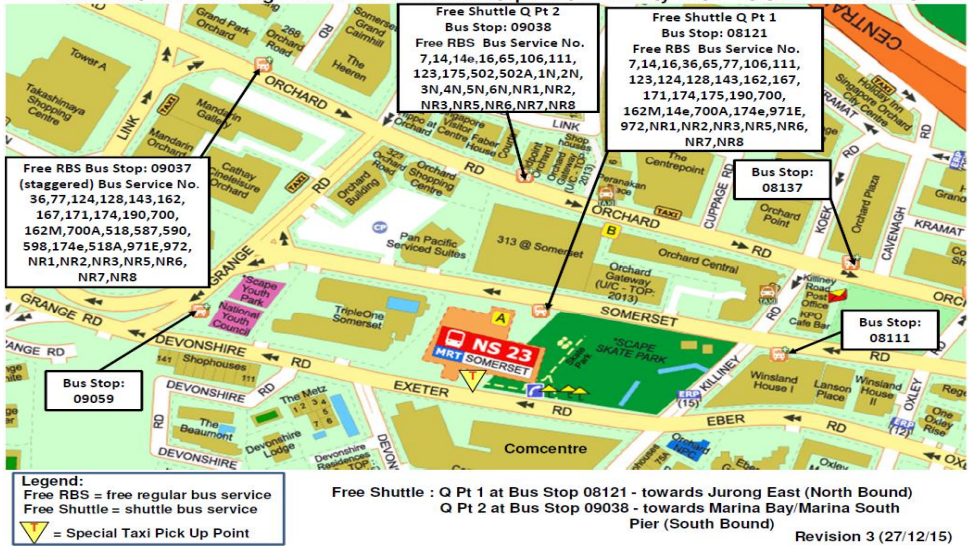

For information on integrated transportation services, please contact TransitLink Hotline at 1800-225 5663. You can also contact SMRT Customer Relations Centre at 1800-336 8900.

有关地铁及巴士路线询问, 请拨热线 1800-225 5663 向通联有限公司联络。您也可以联络 SMRT 客户联系中心热线号码 1800-336 8900。

5. Queue points for free shuttle bus service / special taxi service for student taking major examinations / free regular bus service / bus stops in the vicinity of the station – Somerset

Note:

Free RBS	When activated, all regular buses (regardless of operator) at the designated bus stops are free boarding. (refer to “Free RBS” on the map)
Free Shuttle	When activated, these buses will stop at each MRT station of the affected sector as a form bridging between stations (free boarding). (refer to “Free Shuttle” on the map)