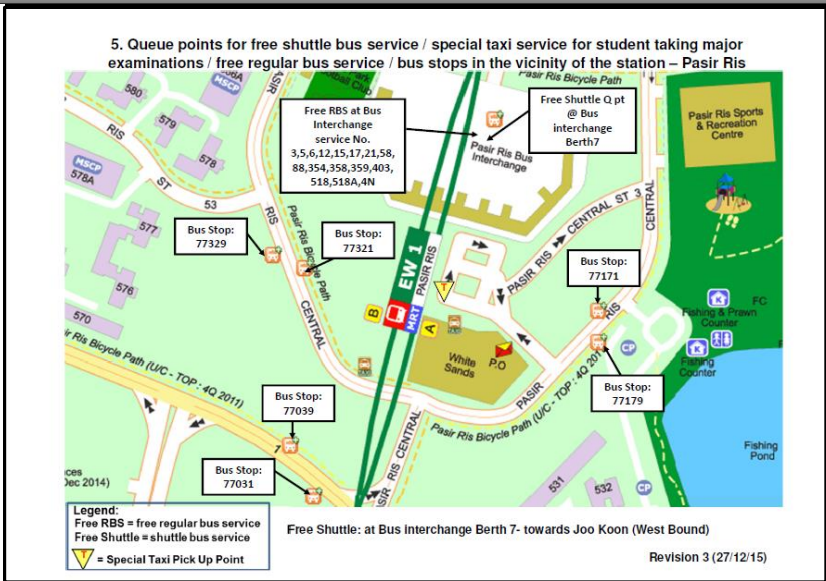

Nearest Taxi Stand:	Exit A, White Sands Shopping Centre or Exit B, Along Pasir Ris Central
Taxi Booking Services Hotlines:	SMRT Taxis - 6555 8888 Comfort Taxi - 6552 1111 Trans Cab - 6555 3333 Premier Taxis - 6363 6888

For information on integrated transportation services, please contact TransitLink Hotline at 1800-225 5663. You can also contact SMRT Customer Relations Centre at 1800-336 8900.
有关地铁及巴士路线询问, 请拨打热线 1800-225 5663 向通联有限公司联络。您也可以联络 SMRT 客户联系中心热线号码 1800-336 8900.

Note:

Free RBS	When activated, all regular buses (regardless of operator) at the designated bus stops are free boarding. (refer to “Free RBS” on the map)
Free Shuttle	When activated, these buses will stop at each MRT station of the affected sector as a form bridging between stations (free boarding). (refer to “Free Shuttle” on the map)