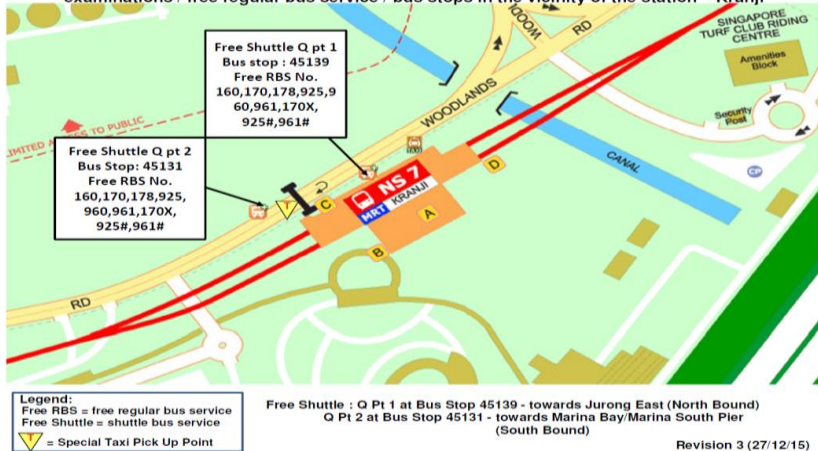

Nearest Taxi Stand:	Exit C; Woodlands Road
Taxi Booking Service Hotlines:	SMRT Taxis - 6555 8888 Comfort Taxi - 6552 1111 Trans Cab - 6555 3333 Premier Taxis - 6363 6888

For information on integrated transportation services, please contact TransitLink Hotline at 1800-225 5663. You can also contact SMRT Customer Relations Centre at 1800-336 8900.

有关地铁及巴士路线询问，请拨热线 1800-225 5663 向通联有限公司联络。您也可以联络 SMRT 客户联系中心热线号码 1800-336 8900。

5. Queue points for free shuttle bus service / special taxi service for student taking major examinations / free regular bus service / bus stops in the vicinity of the station – Kranji

Note:

Free RBS	When activated, all regular buses (regardless of operator) at the designated bus stops are free boarding. (refer to “Free RBS” on the map)
Free Shuttle	When activated, these buses will stop at each MRT station of the affected sector as a form bridging between stations (free boarding). (refer to “Free Shuttle” on the map)