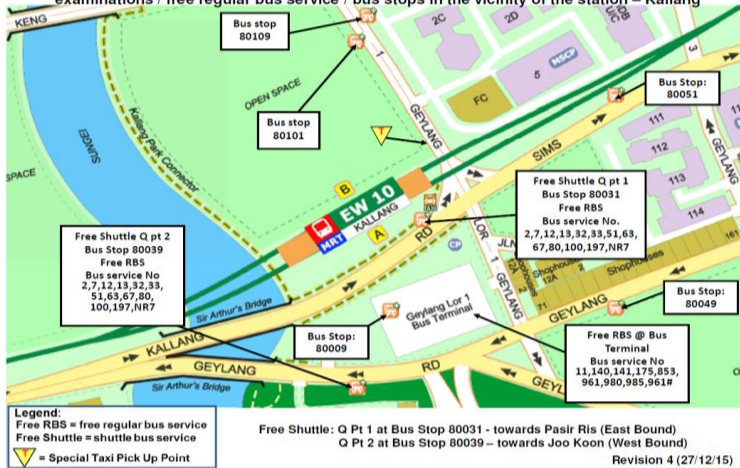

For information on integrated transportation services, please contact TransitLink Hotline at 1800-225 5663. You can also contact SMRT Customer Relations Centre at 1800-336 8900.

有关地铁及巴士路线询问，请拨打热线 1800-225 5663 向通联有限公司联络。您也可以联络 SMRT 客户联系中心热线号码 1800-336 8900。

5. Queue points for free shuttle bus service / special taxi service for student taking major examinations / free regular bus service / bus stops in the vicinity of the station – Kallang

Note:

Free RBS	When activated, all regular buses (regardless of operator) at the designated bus stops are free boarding. (refer to “Free RBS” on the map)
Free Shuttle	When activated, these buses will stop at each MRT station of the affected sector as a form bridging between stations (free boarding). (refer to “Free Shuttle” on the map)