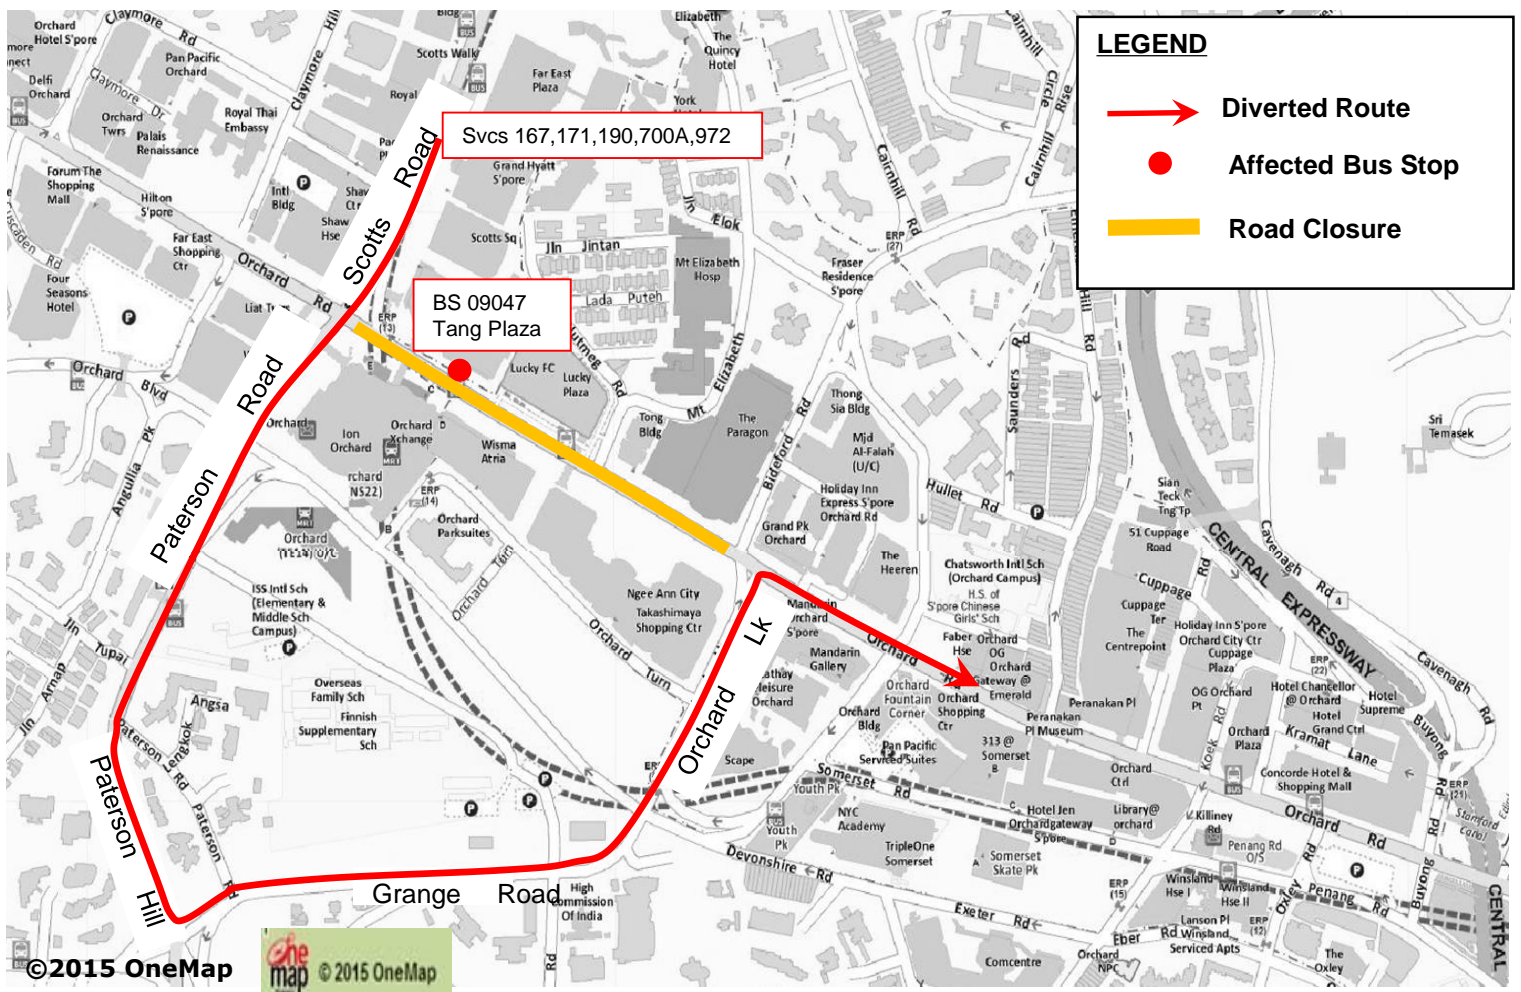

Temporary Route Diversion 巴士服务暂时改道

| | |
|------------------------------|---|
| Bus Services Affected | 167, 171, 190, 700A, 972 |
| Date | 2 December 2017 (Saturday) |
| Time | 4.00pm – 10.30pm |
| Event | Standard Chartered Singapore Marathon - Kids Dash |

These bus services will skip the following bus stop:

这些巴士服务将不在以下车站停站:

| Bus Stop Code | Bus Stop Description | Road Name |
|---------------|------------------------------|--------------|
| 09047 | Orchard Station / Tang Plaza | Orchard Road |