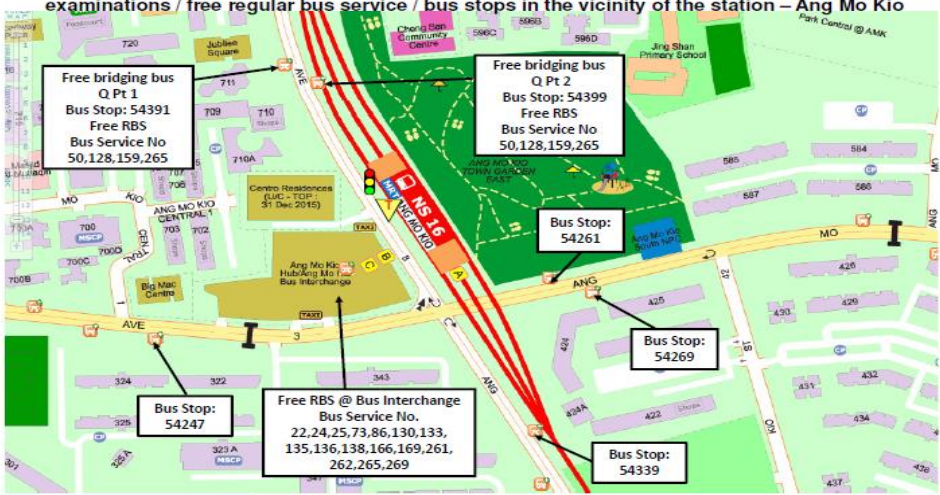

5. Queue points for free bridging bus service / special taxi service for student taking major examinations / free regular bus service / bus stops in the vicinity of the station – Ang Mo Kio

Free bridging bus : Q Pt 1 at Bus Stop 54391 - towards Jurong East (North Bound)
Q Pt 2 at Bus Stop 54399 - towards Marina Bay/Marina South Pier (South Bound)

Revision 4 (24/11/16)

Note:

Free RBS	When activated, all regular buses (regardless of operator) at the designated bus stops are free boarding. (refer to “Free RBS” on the map)
Free Bridging Bus	When activated, these buses will stop at each MRT station of the affected sector as a form of bridging between stations (free boarding). (refer to “Free Bridging Bus” on the map)